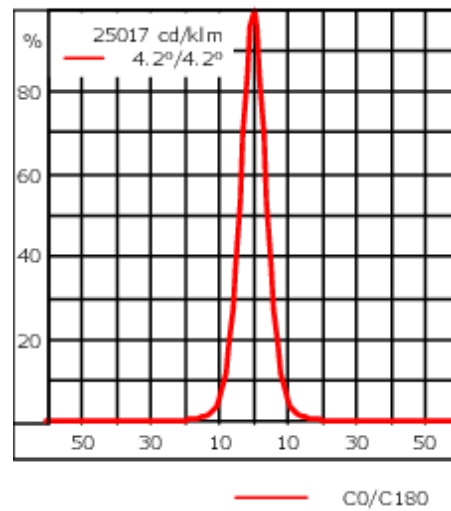

Specifications

Material description

Body	Marine-grade, all aluminium construction
Lens	Safety glass lens
Colours	RAL9004 Signal black RAL9006 White aluminium RAL9007 Grey aluminium RAL7016 Anthracite grey RAL9016 Traffic white
Gasket	Silicone CCG® Controlled Compression Gasket
Fasteners	PCS hardware
Ingress protection	IP66
Impact resistance	IK07
Corrosion resistance	5CE
Windage	0.05 m²

Electrical description

Driver / Ballast	Integral EC electronic converter

Additional information

Lifetime	Ta=25° L90B10 > 90000h
Energy efficiency class	D-E (Light source)