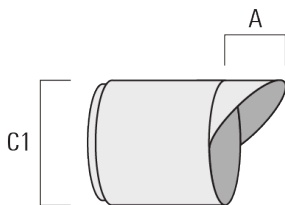

Knuckle permits 340° rotation, forward tilt 73° and backward tilt 90°.

Optical accessories are factory-installed. To be specified at time of ordering.

Weight	2.30 kg
Light distribution	symmetric, very narrow beam, sharp cut-off [EES]
Light source	LED-1/4W / 350 mA - 2700 K
CRI	80
Power supply	EC
LEDs	1
Rated input power	5 W
Nominal Lumen (lm)	
LED Lumen	455
Total Lumen	455
T _j	85
Rated lumens (lm)	
LED Lumen	382.2
Total Lumen	382.2
T _a	25

145-7213

FLC301 Wall bracket

we-ef

Optical Accessories

Linear spread lens

Description	Part ID	C1
Linear spread lens IO-180	145-7229	42.5

Wallwash lens

Description	Part ID	C1
IO-20-WW-FLC301-LED	145-7230	42.5

Fagerhult Lighting Ltd

33-34 Dolben Street, SE1 0UQ London, United Kingdom

<https://we-ef.com/uk>

Subject to technical changes and errors. - Generated on 23/11/2024

FLC301 Wall bracket

Honeycomb louvre

Description	Part ID	C1
Honeycomb louvre IW	145-7231	42.5

Glare shield

Description	Part ID	A	C1
Glare shield ES	145-7232	20.5	58

145-7213

FLC301 Wall bracket

we-ef

Snoot

Description	Part ID	A	C1
Snoot ET	145-7233	22.5	58