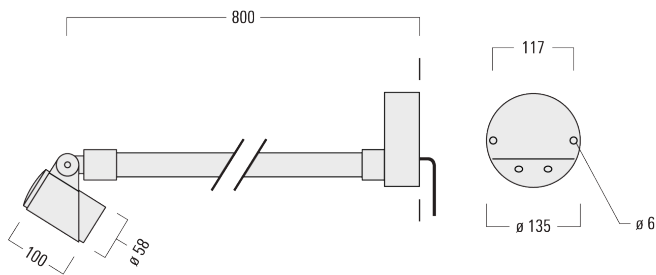

Specifications

Material description

Body	Marine-grade, all aluminium construction
Lens	Safety glass lens
Colours	RAL9004 Signal black RAL9006 White aluminium RAL9007 Grey aluminium RAL7016 Anthracite grey RAL9016 Traffic white
Gasket	Silicone CCG® Controlled Compression Gasket
Fasteners	PCS hardware
Ingress protection	IP66
Impact resistance	IK07
Corrosion resistance	5CE
Windage	0.05 m²

Electrical description

Driver / Ballast	Integral EC electronic converter

Additional information

Lifetime	Ta=25° L90B10 > 90000h
Energy efficiency class	D-E (Light source)