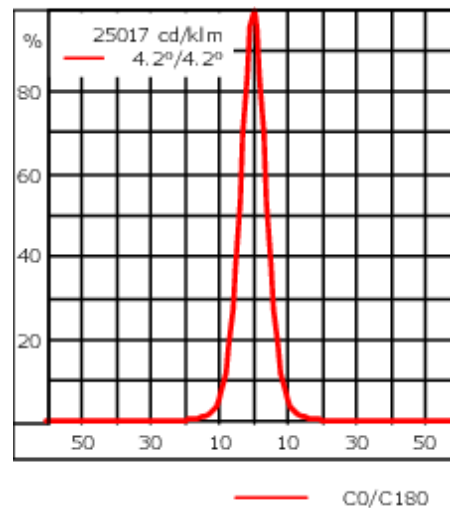

Spécifications

Description du matériel

Corps	Corps en fonte d'aluminium
Lentille	Safety glass lens
Couleurs	RAL9004 Noir de sécurité RAL9007 Aluminium gris RAL7016 Gris anthracite RAL9016 Blanc signalisation
Joint	Joint silicone CCG®
Visserie	PCS Inox avec recouvrement polymère
IP	IP66
IK	IK07
Protection contre la corrosion	5CE
Surface exposée au vent	0.05 m²

Description électrique

Driver	Driver électronique

Informations complémentaires

DURÉE DE VIE	Ta=25° L90B10 > 90000h
Classe d'efficacité énergétique	D-E

WE-EF Switzerland AG

Himmelrichstrasse 6, 6003 Luzern - Téléphone: +41 22 752 49 94

info.switzerland@we-ef.com - <https://we-ef.com/ch_fr>

Sous réserve de modifications techniques et d'erreurs. - Généré le 23/11/2024