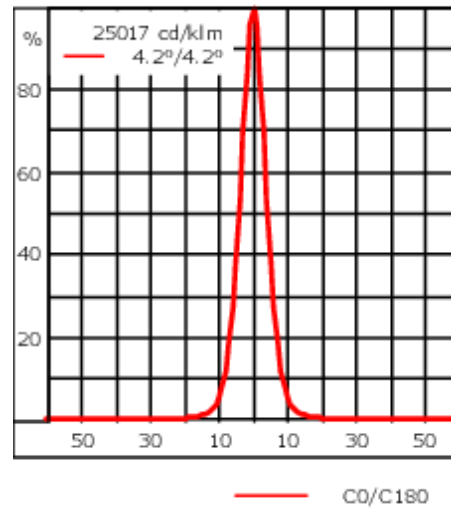

Specifications

Material description

Body	Marine-grade, all aluminium construction
Lens	Safety glass lens
Colours	RAL9004 Signal black RAL9006 White aluminium RAL9007 Grey aluminium RAL7016 Anthracite grey RAL9016 Traffic white
Gasket	Silicone CCG® Controlled Compression Gasket
Fasteners	PCS hardware
Ingress protection	IP66
Impact resistance	IK07
Corrosion resistance	5CE
Windage	0.05 m²

Electrical description

Driver / Ballast	Integral EC electronic converter

Additional information

Lifetime	T_a=25° L90B10 > 90000h
Energy efficiency class	D-E (Light source)