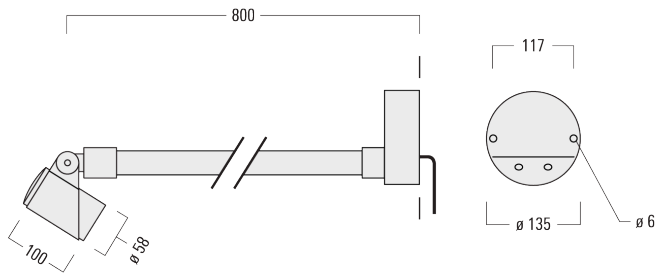

Specifications

Material description

Body	Marine-grade, all aluminium construction
Lens	Safety glass lens
Colours	RAL9004 Signal black RAL9006 White aluminium RAL9007 Grey aluminium RAL7016 Anthracite grey RAL9016 Traffic white
Gasket	Silicone CCG® Controlled Compression Gasket
Fasteners	PCS hardware
Ingress protection	IP66
Impact resistance	IK07
Corrosion resistance	5CE
Windage	0.05 m²

Electrical description

Driver / Ballast	Integral EC electronic converter

Additional information

Lifetime	T_a=25° L90B10 > 90000h
Energy efficiency class	D-E (Light source)