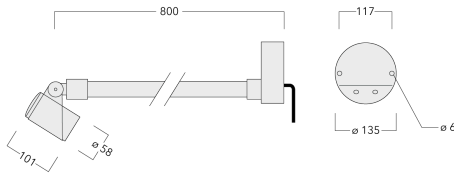

Optical accessories are factory-installed. To be specified at time of ordering.

Weight	2.30 kg
Light distribution	symmetric, wide beam [B]
Light source	LED-1/4W / 350 mA - 2700 K
CRI	80
Power supply	EC
LEDs	1
Rated input power	5 W
Nominal Lumen (lm)	
LED Lumen	490
Total Lumen	490
Tj	85
Rated lumens (lm)	
LED Lumen	379.1
Total Lumen	379.1
Ta	25