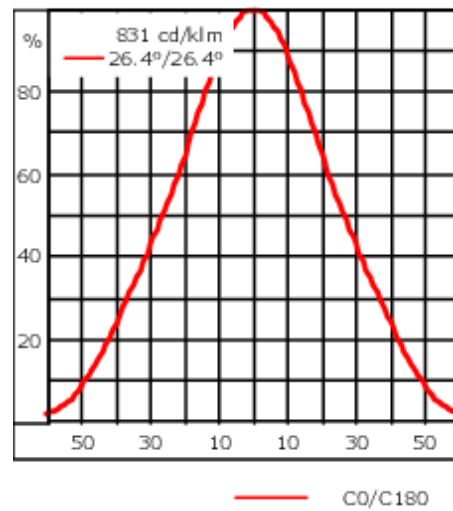

Optical accessories are factory-installed. To be specified at time of ordering.

Weight	2.30 kg
Light distribution	symmetric, wide beam [B]
Light source	LED-1/4W / 350 mA - 2700 K
CRI	80
Power supply	EC
LEDs	1
Rated input power	5 W
Nominal Lumen (lm)	
LED Lumen	490
Total Lumen	490
Tj	85
Rated lumens (lm)	
LED Lumen	379.1
Total Lumen	379.1
Ta	25