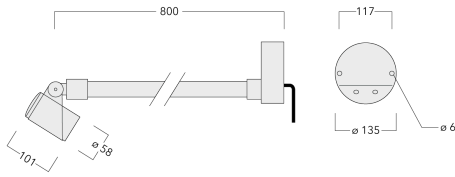

Specifications

Material description

Body	Marine-grade, all aluminium construction
Lens	Safety glass lens
Colours	RAL9004 Signal black RAL9007 Grey aluminium RAL7016 Anthracite grey RAL9016 Traffic white
Gasket	Silicone CCG® Controlled Compression Gasket
Fasteners	PCS hardware
Ingress protection	IP66
Impact resistance	IK07
Corrosion resistance	5CE
Windage	0.05 m²

Electrical description

Driver / Ballast	Integral EC electronic converter (mains voltage). Integral ED electronic driver (24VDC low voltage).

Additional information

Lifetime	Ta=25° L90B10 > 90000h