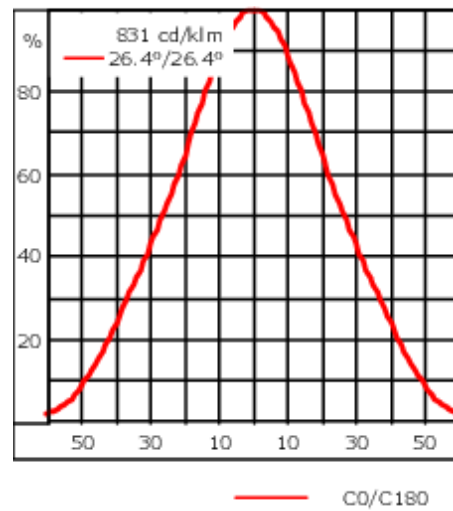

Specifications

Material description

Body	Marine-grade, all aluminium construction
Lens	Safety glass lens
Colours	RAL9004 Signal black RAL9007 Grey aluminium RAL7016 Anthracite grey RAL9016 Traffic white
Gasket	Silicone CCG® Controlled Compression Gasket
Fasteners	PCS hardware
Ingress protection	IP66
Impact resistance	IK07
Corrosion resistance	5CE
Windage	0.05 m²

Electrical description

Driver / Ballast	Integral EC electronic converter (mains voltage). Integral ED electronic driver (24VDC low voltage).

Additional information

Lifetime	Ta=25° L90B10 > 90000h