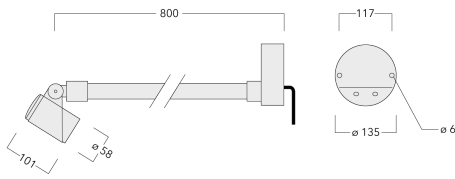

Specifications

Material description

Body	Marine-grade, all aluminium construction
Lens	Safety glass lens
Colours	RAL9004 Signal black RAL9007 Grey aluminium RAL7016 Anthracite grey RAL9016 Traffic white
Gasket	Silicone CCG® Controlled Compression Gasket
Fasteners	PCS hardware
Ingress protection	IP66
Impact resistance	IK07
Corrosion resistance	5CE
Windage	0.05 m²

Electrical description

Driver / Ballast	Integral EC electronic converter (mains voltage). Integral ED electronic driver (24VDC low voltage).

Additional information

Lifetime	Ta=25° L90B10 > 90000h