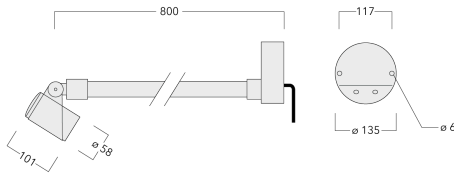

Specifications

Material description

Body	Marine-grade, all aluminium construction
Lens	Safety glass lens
Colours	RAL9004 Signal black RAL9007 Grey aluminium RAL7016 Anthracite grey RAL9016 Traffic white
Gasket	Silicone CCG® Controlled Compression Gasket
Fasteners	PCS hardware
Ingress protection	IP66
Impact resistance	IK07
Corrosion resistance	5CE
Windage	0.05 m²

Electrical description

Driver / Ballast	Integral EC electronic converter (mains voltage). Integral ED electronic driver (24VDC low voltage).

Additional information

Lifetime	Ta=25° L90B10 > 90000h