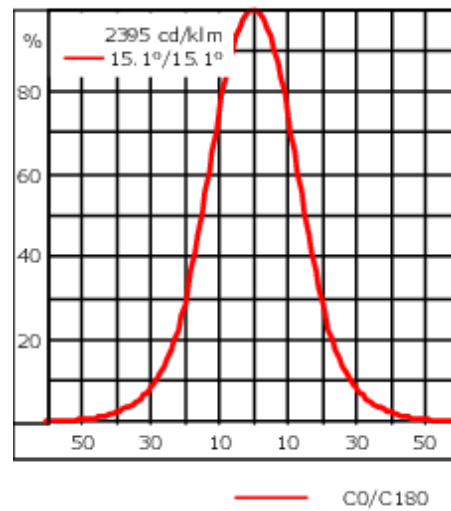

Specifications

Material description

Body	Marine-grade, all aluminium construction
Lens	Safety glass lens
Colours	RAL9004 Signal black RAL9007 Grey aluminium RAL7016 Anthracite grey RAL9016 Traffic white
Gasket	Silicone CCG® Controlled Compression Gasket
Fasteners	PCS hardware
Ingress protection	IP66
Impact resistance	IK07
Corrosion resistance	5CE
Windage	0.05 m²

Electrical description

Driver / Ballast	Integral EC electronic converter (mains voltage). Integral ED electronic driver (24VDC low voltage).

Additional information

Lifetime	Ta=25° L90B10 > 90000h