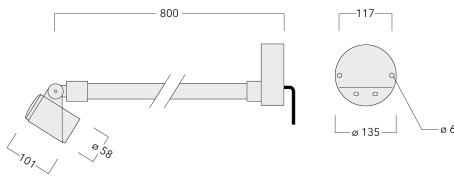

Specifications

Material description

Body	Marine-grade, all aluminium construction
Lens	Safety glass lens
Colours	RAL9004 Signal black RAL9007 Grey aluminium RAL7016 Anthracite grey RAL9016 Traffic white
Gasket	Silicone CCG® Controlled Compression Gasket
Fasteners	PCS hardware
Ingress protection	IP66
Impact resistance	IK07
Corrosion resistance	5CE
Windage	0.05 m²

Electrical description

Driver / Ballast	Integral EC electronic converter (mains voltage). Integral ED electronic driver (24VDC low voltage).

Additional information

Lifetime	Ta=25° L90B10 > 90000h