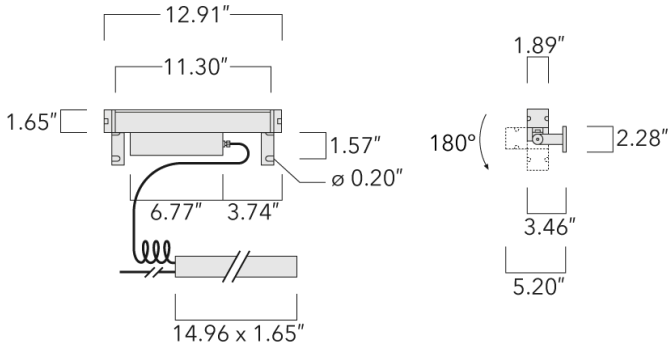

Description

IP67. Class I. IK09. Marine-grade, all aluminum construction. 5CE superior corrosion protection including PCS hardware. Silicone CCG® Controlled Compression Gasket. Linear PMMA LED lens, PMMA cover. 4 ft connecting cable, UV stabilized, PVC free. Separate LED driver. 0-10V Dimming comes standard with luminaire. Luminaire is factory-sealed and does not need to be opened during installation and can be tilted up to 180°.

Specify product with 7 Digit product code - Finish Color. Accessories, such as mounting, optical, and electrical, must be specified separately.

Example: XXX-XXXX-9004 (Black)

+ XXX-XXXX (Accessory 1)

Weight	2.60 lb
Light distribution	symmetric linear, wide beam [LW/IW]
Light source	LED-16/10W / 225 mA - 2700 K
CRI	80
Power supply	electronic gear
LEDs	16
Rated input power	13 W
Nominal Lumen (lm)	
LED Lumen	90
Total Lumen	1440
Tj	85
Rated lumens (lm)	
LED Lumen	26.6
Total Lumen	425.8
Ta	25

187-0576

we-ef

VLR110

Specifications

Material description

Body	Marine-grade, all-aluminium construction
Lens	PMMA
Colors	<div style="display: flex; align-items: center; gap: 10px;"> <div style="width: 20px; height: 15px; background-color: black; margin-right: 5px;"></div> RAL9004 Black </div> <div style="display: flex; align-items: center; gap: 10px; margin-top: 5px;"> <div style="width: 20px; height: 15px; background-color: grey; margin-right: 5px;"></div> RAL9007 Grey Metallic </div> <div style="display: flex; align-items: center; gap: 10px; margin-top: 5px;"> <div style="width: 20px; height: 15px; background-color: white; margin-right: 5px;"></div> RAL9016 White </div> <div style="display: flex; align-items: center; gap: 10px; margin-top: 5px;"> <div style="width: 20px; height: 15px; background-color: darkgrey; margin-right: 5px;"></div> RAL8019 Dark Bronze </div>
Gasket	Silicone rubber gasket
Fasteners	PCS Polymer Coated Stainless Steel hardware
Ingress protection	IP67
Impact resistance	IK09
Corrosion resistance	5CE Corrosion protection system