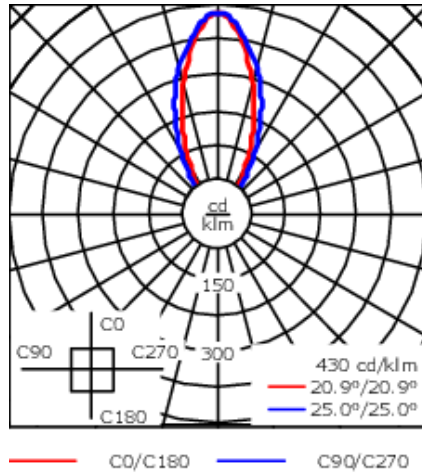

187-0576

we-ef

VLR110

Specifications

Material description

Body	Marine-grade, all-aluminium construction
Lens	PMMA
Colors	RAL9004 Black RAL9007 Grey Metallic RAL9016 White RAL8019 Dark Bronze
Gasket	Silicone rubber gasket
Fasteners	PCS Polymer Coated Stainless Steel hardware
Ingress protection	IP67
Impact resistance	IK09
Corrosion resistance	5CE Corrosion protection system

Electrical description

Power supply	Integral [ECG] electronic driver 120V-277V. 0-10V dimmable, to be specified with order.
Driver / Ballast	Separate LED driver with 0-10V Interface

WE-EF LIGHTING USA, LLC

410-D Keystone Drive, 15086 Warrendale, PA 15086 - Phone: +1 724 742 0030

customersupport.usa@we-ef.com - <https://we-ef.com/us>

Subject to technical changes and errors. - Generated on 11/23/2024