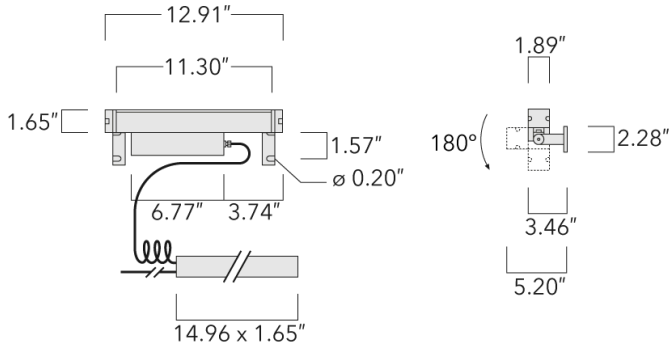

187-0476

we-ef

VLR110

Specifications

Material description

Body	Marine-grade, all-aluminium construction
Lens	PMMA
Colors	RAL9004 Black RAL9007 Grey Metallic RAL9016 White RAL8019 Dark Bronze
Gasket	Silicone rubber gasket
Fasteners	PCS Polymer Coated Stainless Steel hardware
Ingress protection	IP67
Impact resistance	IK09
Corrosion resistance	5CE Corrosion protection system

Electrical description

Power supply	Integral [ECG] electronic driver 120V-277V. 0-10V dimmable, to be specified with order.
Driver / Ballast	Separate LED driver with 0-10V Interface

WE-EF LIGHTING USA, LLC

410-D Keystone Drive, 15086 Warrendale, PA 15086 - Phone: +1 724 742 0030

customersupport.usa@we-ef.com - <https://we-ef.com/us>

Subject to technical changes and errors. - Generated on 11/23/2024