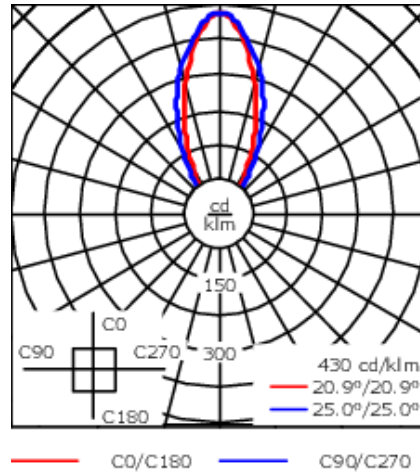

187-0476

we-ef

VLR110

Specifications

Material description

Body	Marine-grade, all-aluminium construction
Lens	PMMA
Colors	RAL9004 Black RAL9007 Grey Metallic RAL9016 White RAL8019 Dark Bronze
Gasket	Silicone rubber gasket
Fasteners	PCS Polymer Coated Stainless Steel hardware
Ingress protection	IP67
Impact resistance	IK09
Corrosion resistance	5CE Corrosion protection system

Electrical description

Power supply	Integral [ECG] electronic driver 120V-277V. 0-10V dimmable, to be specified with order.
Driver / Ballast	Separate LED driver with 0-10V Interface

WE-EF LIGHTING USA, LLC

410-D Keystone Drive, 15086 Warrendale, PA 15086 - Phone: +1 724 742 0030

customersupport.usa@we-ef.com - <https://we-ef.com/us>

Subject to technical changes and errors. - Generated on 11/23/2024