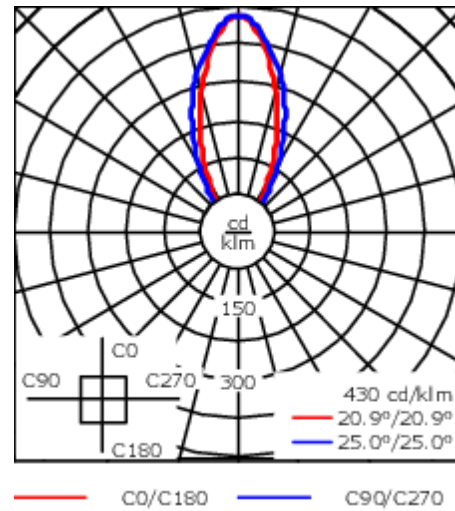

### Description

IP67, Class I. Class II on request. IK09. Marine-grade, all aluminium construction. 5CE superior corrosion protection including PCS hardware. Silicone rubber gasket. PMMA main lens. Linear PMMA LED lens. 1.2 m connecting cable, UV stabilized, PVC free. Luminaire is factory sealed and does not need to be opened during installation and can be tilted up to 180°.

Separate LED driver with DALI interface.

Weight	1.20 kg
Light distribution	symmetric linear, wide beam [LB/IW]
Light source	LED-16/10W / 225 mA - 4000 K
CRI	80
Power supply	EC
LEDs	16
Rated input power	13 W
<b>Nominal Lumen (lm)</b>	
LED Lumen	90
Total Lumen	1440
T <sub>j</sub>	85
<b>Rated lumens (lm)</b>	
LED Lumen	26.6
Total Lumen	425.8
T <sub>a</sub>	25

### Additional information

Lifetime	T <sub>a</sub> =25° L90B10 > 90000h
Energy efficiency class	D (Light source)