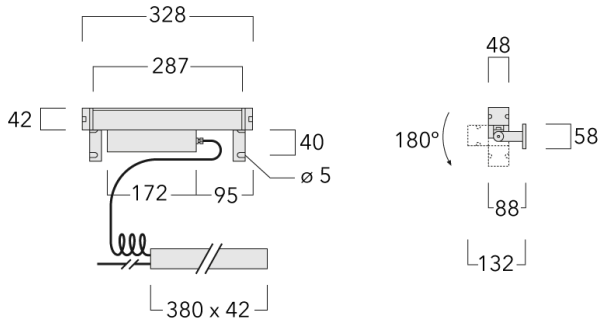

### Description

IP67, Class I. Class II on request. IK09. Marine-grade, all aluminium construction. 5CE superior corrosion protection including PCS hardware. Silicone rubber gasket. PMMA main lens. Linear PMMA LED lens. 1.2 m connecting cable, UV stabilized, PVC free. Luminaire is factory sealed and does not need to be opened during installation and can be tilted up to 180°.

Separate LED driver with DALI interface.

Weight	1.20 kg
Light distribution	symmetric linear, wide beam [LB/IW]
Light source	LED-16/10W / 225 mA - 4000 K
CRI	80
Power supply	EC
LEDs	16
Rated input power	13 W
<b>Nominal Lumen (lm)</b>	
LED Lumen	90
Total Lumen	1440
T <sub>j</sub>	85
<b>Rated lumens (lm)</b>	
LED Lumen	26.6
Total Lumen	425.8
T <sub>a</sub>	25

## Specifications