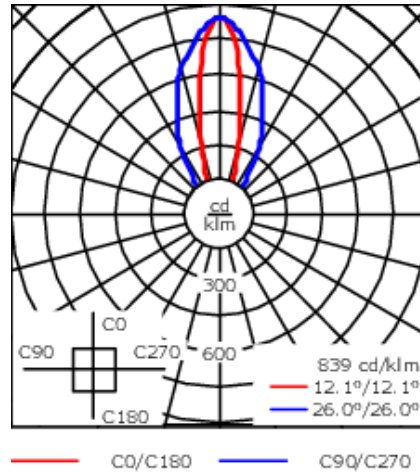

Specifications

Material description

Body	Marine-grade, all-aluminium construction
Lens	PMMA
Colors	RAL9004 Black RAL9007 Grey Metallic RAL9016 White RAL8019 Dark Bronze
Gasket	Silicone rubber gasket
Fasteners	PCS Polymer Coated Stainless Steel hardware
Ingress protection	IP67
Impact resistance	IK09
Corrosion resistance	5CE Corrosion protection system

Electrical description

Power supply	Integral [ECG] electronic driver 120V-277V. 0-10V dimmable, to be specified with order.
Driver / Ballast	Separate LED driver with 0-10V Interface

WE-EF LIGHTING USA, LLC

410-D Keystone Drive, 15086 Warrendale, PA 15086 - Phone: +1 724 742 0030

customersupport.usa@we-ef.com - <https://we-ef.com/us>

Subject to technical changes and errors. - Generated on 11/23/2024