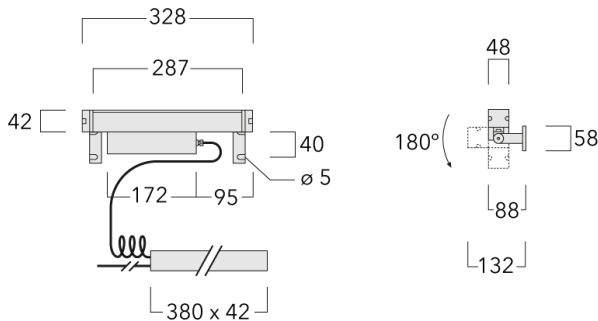

Description

IP67, Class I. Class II on request. IK09. Marine-grade, all aluminium construction. 5CE superior corrosion protection including PCS hardware. Silicone rubber gasket. PMMA main lens. Linear PMMA LED lens. 1.2 m connecting cable, UV stabilized, PVC free. Luminaire is factory sealed and does not need to be opened during installation and can be tilted up to 180°.

Separate LED driver with DALI interface.

Weight	1.20 kg
Light distribution	symmetric linear, medium beam [LM/IW]
Light source	LED-16/10W / 225 mA - 4000 K
CRI	80
Power supply	EC
LEDs	16
Rated input power	13 W
Nominal Lumen (lm)	
LED Lumen	90
Total Lumen	1440
T _j	85
Rated lumens (lm)	
LED Lumen	33.4
Total Lumen	534.4
T _a	25

Specifications

Material description

Body	Marine-grade, all-aluminium construction
Lens	PMMA
Colours	<div style="display: flex; align-items: center;"> <div style="width: 20px; height: 20px; background-color: black; margin-right: 5px;"></div> RAL9004 Signal black </div> <div style="display: flex; align-items: center;"> <div style="width: 20px; height: 20px; background-color: #cccccc; margin-right: 5px;"></div> RAL9006 White aluminium </div> <div style="display: flex; align-items: center;"> <div style="width: 20px; height: 20px; background-color: #808080; margin-right: 5px;"></div> RAL9007 Grey aluminium </div> <div style="display: flex; align-items: center;"> <div style="width: 20px; height: 20px; background-color: #333333; margin-right: 5px;"></div> RAL7016 Anthracite grey </div> <div style="display: flex; align-items: center;"> <div style="width: 20px; height: 20px; background-color: #e0e0e0; margin-right: 5px;"></div> RAL9016 Traffic white </div>
Gasket	Silicone rubber gasket
Fasteners	PCS Polymer Coated Stainless Steel Hardware
Ingress protection	IP67
Impact resistance	IK09
Corrosion resistance	5CE