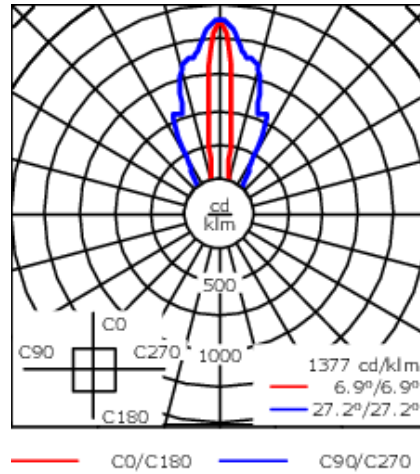

187-0578

we-ef

VLR110

Specifications

Material description

Body	Marine-grade, all-aluminium construction
Lens	PMMA
Colors	RAL9004 Black RAL9007 Grey Metallic RAL9016 White RAL8019 Dark Bronze
Gasket	Silicone rubber gasket
Fasteners	PCS Polymer Coated Stainless Steel hardware
Ingress protection	IP67
Impact resistance	IK09
Corrosion resistance	5CE Corrosion protection system

Electrical description

Power supply	Integral [ECG] electronic driver 120V-277V. 0-10V dimmable, to be specified with order.
Driver / Ballast	Separate LED driver with 0-10V Interface

WE-EF LIGHTING USA, LLC

410-D Keystone Drive, 15086 Warrendale, PA 15086 - Phone: +1 724 742 0030

customersupport.usa@we-ef.com - <https://we-ef.com/us>

Subject to technical changes and errors. - Generated on 11/23/2024