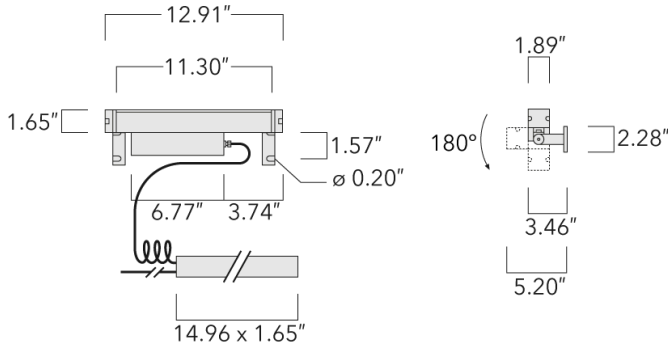

187-0578

we-ef

VLR110

Specifications

Material description

Body	Marine-grade, all-aluminium construction
Lens	PMMA
Colors	RAL9004 Black RAL9007 Grey Metallic RAL9016 White RAL8019 Dark Bronze
Gasket	Silicone rubber gasket
Fasteners	PCS Polymer Coated Stainless Steel hardware
Ingress protection	IP67
Impact resistance	IK09
Corrosion resistance	5CE Corrosion protection system

Electrical description

Power supply	Integral [ECG] electronic driver 120V-277V. 0-10V dimmable, to be specified with order.
Driver / Ballast	Separate LED driver with 0-10V Interface

WE-EF LIGHTING USA, LLC

410-D Keystone Drive, 15086 Warrendale, PA 15086 - Phone: +1 724 742 0030

customersupport.usa@we-ef.com - <https://we-ef.com/us>

Subject to technical changes and errors. - Generated on 11/23/2024