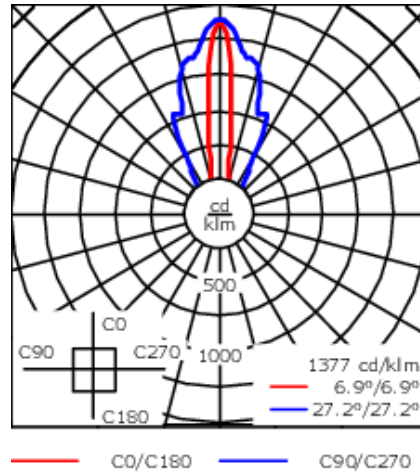

187-0480

we-ef

VLR110

Specifications

Material description

Body	Marine-grade, all-aluminium construction
Lens	PMMA
Colors	RAL9004 Black RAL9007 Grey Metallic RAL9016 White RAL8019 Dark Bronze
Gasket	Silicone rubber gasket
Fasteners	PCS Polymer Coated Stainless Steel hardware
Ingress protection	IP67
Impact resistance	IK09
Corrosion resistance	5CE Corrosion protection system

Electrical description

Power supply	Integral [ECG] electronic driver 120V-277V. 0-10V dimmable, to be specified with order.
Driver / Ballast	Separate LED driver with 0-10V Interface

WE-EF LIGHTING USA, LLC

410-D Keystone Drive, 15086 Warrendale, PA 15086 - Phone: +1 724 742 0030

customersupport.usa@we-ef.com - <https://we-ef.com/us>

Subject to technical changes and errors. - Generated on 11/23/2024