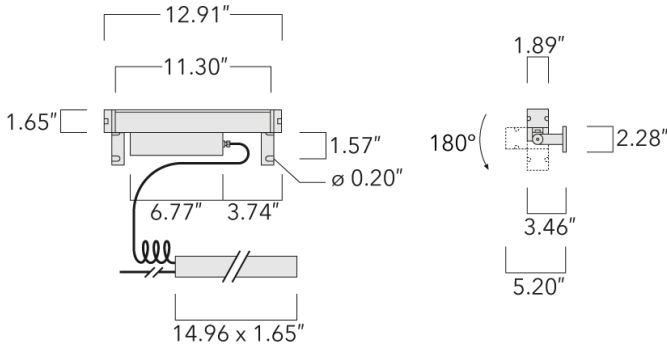

187-0480

we-ef

VLR110

Specifications

Material description

Body	Marine-grade, all-aluminium construction
Lens	PMMA
Colors	RAL9004 Black RAL9007 Grey Metallic RAL9016 White RAL8019 Dark Bronze
Gasket	Silicone rubber gasket
Fasteners	PCS Polymer Coated Stainless Steel hardware
Ingress protection	IP67
Impact resistance	IK09
Corrosion resistance	5CE Corrosion protection system

Electrical description

Power supply	Integral [ECG] electronic driver 120V-277V. 0-10V dimmable, to be specified with order.
Driver / Ballast	Separate LED driver with 0-10V Interface

WE-EF LIGHTING USA, LLC

410-D Keystone Drive, 15086 Warrendale, PA 15086 - Phone: +1 724 742 0030

customersupport.usa@we-ef.com - <https://we-ef.com/us>

Subject to technical changes and errors. - Generated on 11/23/2024