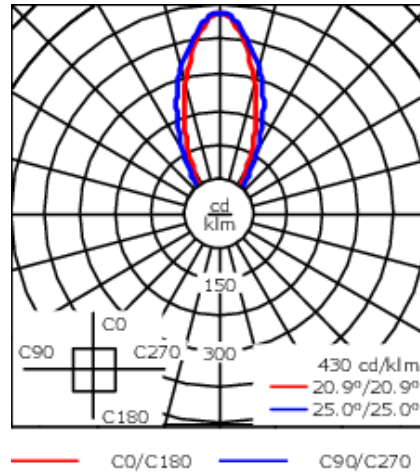

Specifications

Material description

Body	Marine-grade, all-aluminium construction
Lens	PMMA
Colors	RAL9004 Black RAL9007 Grey Metallic RAL9016 White RAL8019 Dark Bronze
Fasteners	PCS Polymer Coated Stainless Steel Hardware
Ingress protection	IP67
Impact resistance	IK09
Corrosion resistance	5CE

Electrical description

Power supply	Integral [ECG] electronic driver 120V-277V. 0-10V dimmable, to be specified with order.
Driver / Ballast	LED driver with DALI Interface

WE-EF LIGHTING USA, LLC

410-D Keystone Drive, 15086 Warrendale, PA 15086 - Phone: +1 724 742 0030

customersupport.usa@we-ef.com - <https://we-ef.com/us>

Subject to technical changes and errors. - Generated on 11/23/2024