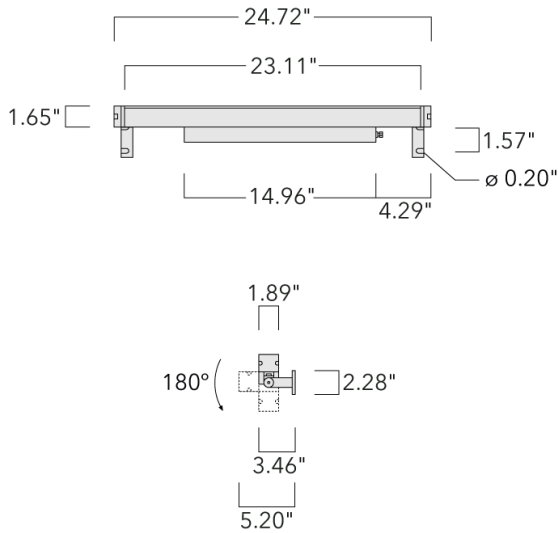

Specifications

Material description

Body	Marine-grade, all-aluminium construction
Lens	PMMA
Colors	RAL9004 Black RAL9007 Grey Metallic RAL9016 White RAL8019 Dark Bronze
Fasteners	PCS Polymer Coated Stainless Steel Hardware
Ingress protection	IP67
Impact resistance	IK09
Corrosion resistance	5CE

Electrical description

Power supply	Integral [ECG] electronic driver 120V-277V. 0-10V dimmable, to be specified with order.
Driver / Ballast	LED driver with DALI Interface

WE-EF LIGHTING USA, LLC

410-D Keystone Drive, 15086 Warrendale, PA 15086 - Phone: +1 724 742 0030

customersupport.usa@we-ef.com - <https://we-ef.com/us>

Subject to technical changes and errors. - Generated on 11/23/2024