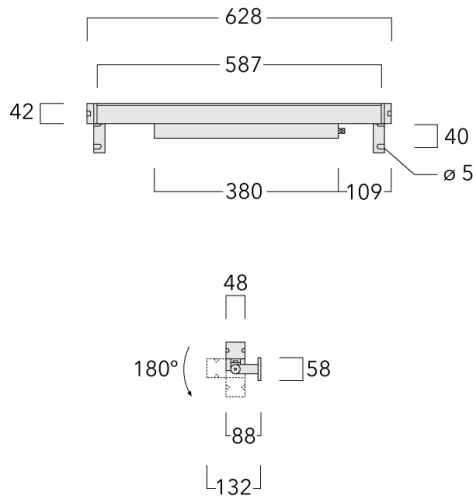

Description

IP66/IP67. IK09. Marine-grade, all-aluminium construction. 5CE superior corrosion protection including PCS hardware. PMMA lens. Silicone rubber gaskets. 1.2 m of flexible PVC-free cable. Luminaire is factory-sealed and does not need to be opened during installation.

Integral EC electronic converter in thermally-separated compartment. Advanced thermal management protects LEDs while optimising lumens output. Removable LED boards for upgrading. DALI interface. Optional 2200 K version available. To be specified at time of ordering.

Weight	2.45 kg
Light distribution	symmetric linear, wide beam [LB/IW]
Light source	LED-32/20W / 225 mA - 3000 K
CRI	80
Power supply	EC
LEDs	32
Rated input power	23.5 W
Nominal Lumen (lm)	
LED Lumen	90
Total Lumen	2880
T _j	85
Rated lumens (lm)	
LED Lumen	26.6
Total Lumen	851.5
T _a	25

Specifications

Material description

Body	Marine-grade, all-aluminium construction
Lens	PMMA lens
Colours	<div style="display: flex; align-items: center;"> <div style="width: 20px; height: 20px; background-color: black; margin-right: 5px;"></div> RAL9004 Signal black </div> <div style="display: flex; align-items: center; margin-top: 5px;"> <div style="width: 20px; height: 20px; background-color: grey; margin-right: 5px;"></div> RAL9007 Grey aluminium </div> <div style="display: flex; align-items: center; margin-top: 5px;"> <div style="width: 20px; height: 20px; background-color: darkgrey; margin-right: 5px;"></div> RAL7016 Anthracite grey </div> <div style="display: flex; align-items: center; margin-top: 5px;"> <div style="width: 20px; height: 20px; background-color: white; margin-right: 5px;"></div> RAL9016 Traffic white </div>
Gasket	Silicone rubber gaskets
Fasteners	PCS hardware
Ingress protection	IP66/IP67
Impact resistance	IK09
Corrosion resistance	5CE