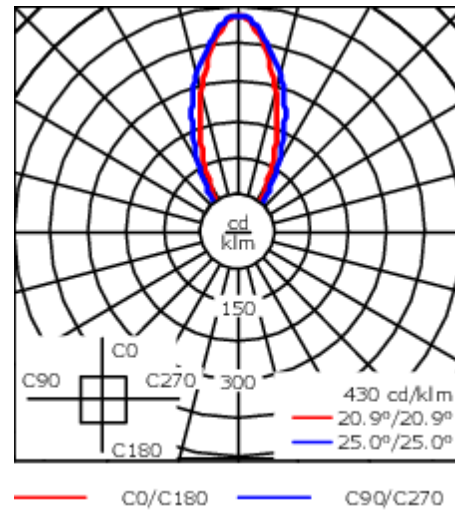

Description

IP66/IP67. IK09. Marine-grade, all-aluminium construction. 5CE superior corrosion protection including PCS hardware. PMMA lens. Silicone rubber gaskets. 1.2 m of flexible PVC-free cable. Luminaire is factory-sealed and does not need to be opened during installation.

Weight	2.45 kg
Light distribution	symmetric linear, wide beam [LB/IW]
Light source	LED-32/20W / 225 mA - 3000 K
CRI	80
Power supply	EC
LEDs	32
Rated input power	23.5 W
Nominal Lumen (lm)	
LED Lumen	90
Total Lumen	2880
T _j	85
Rated lumens (lm)	
LED Lumen	26.6
Total Lumen	851.5
T _a	25