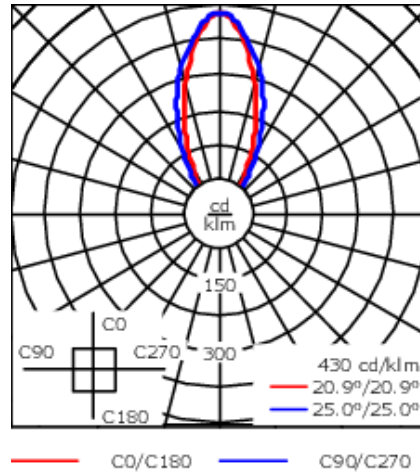

Specify product with 7 Digit product code - Finish Color. Accessories, such as mounting, optical, and electrical, must be specified separately.

Example: XXX-XXXX-9004 (Black)
+ XXX-XXXX (Accessory 1)

Weight	5.40 lb
Light distribution	symmetric linear, wide beam [LW/ IW]
Light source	LED-32/20W / 225 mA - 4000 K
CRI	80
Power supply	electronic gear
LEDs	32
Rated input power	23.5 W

Nominal Lumen (lm)

LED Lumen	90
Total Lumen	2880
Tj	85

Rated lumens (lm)

LED Lumen	26.6
Total Lumen	851.5
Ta	25

WE-EF LIGHTING USA, LLC

410-D Keystone Drive, 15086 Warrendale, PA 15086 - Phone: +1 724 742 0030
customersupport.usa@we-ef.com - <https://we-ef.com/us>
Subject to technical changes and errors. - Generated on 11/23/2024