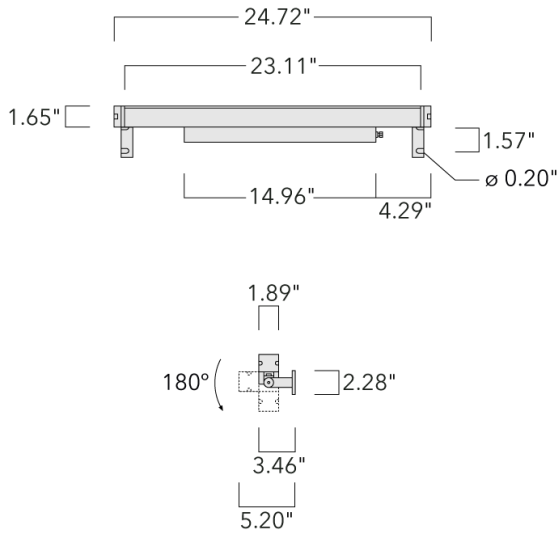

Description

IP67. Class I. IK09. Marine-grade, all aluminum construction. 5CE superior corrosion protection including PCS hardware. Silicone CCG® Controlled Compression Gasket. Linear PMMA LED lens, PMMA cover. 4 ft connecting cable, UV stabilized, PVC free. Integral LED driver; separate driver on request at time of order. 0-10V Dimming comes standard with luminaire. Luminaire is factory-sealed and does not need to be opened during installation and can be tilted up to 180°.

Specify product with 7 Digit product code - Finish Color. Accessories, such as mounting, optical, and electrical, must be specified separately.

Example: XXX-XXXX-9004 (Black)
+ XXX-XXXX (Accessory 1)

Weight	5.40 lb
Light distribution	symmetric linear, wide beam [LW/ IW]
Light source	LED-32/20W / 225 mA - 4000 K
CRI	80
Power supply	electronic gear
LEDs	32
Rated input power	23.5 W

Nominal Lumen (lm)

LED Lumen	90
Total Lumen	2880
Tj	85

Rated lumens (lm)

LED Lumen	26.6
Total Lumen	851.5
Ta	25

WE-EF LIGHTING USA, LLC

410-D Keystone Drive, 15086 Warrendale, PA 15086 - Phone: +1 724 742 0030
customersupport.usa@we-ef.com - <https://we-ef.com/us>
Subject to technical changes and errors. - Generated on 11/23/2024