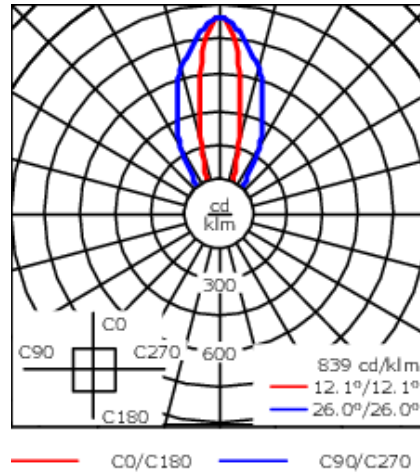

Specify product with 7 Digit product code - Finish Color. Accessories, such as mounting, optical, and electrical, must be specified separately.

Example: XXX-XXXX-9004 (Black)
+ XXX-XXXX (Accessory 1)

Weight	5.40 lb
Light distribution	symmetric linear, medium beam [LM/IW]
Light source	LED-32/20W / 225 mA - 2700 K
CRI	80
Power supply	electronic gear
LEDs	32
Rated input power	23.5 W

Nominal Lumen (lm)

LED Lumen	90
Total Lumen	2880
Tj	85

Rated lumens (lm)

LED Lumen	33.4
Total Lumen	1068.8
Ta	25

WE-EF LIGHTING USA, LLC

410-D Keystone Drive, 15086 Warrendale, PA 15086 - Phone: +1 724 742 0030
customersupport.usa@we-ef.com - <https://we-ef.com/us>
Subject to technical changes and errors. - Generated on 11/23/2024