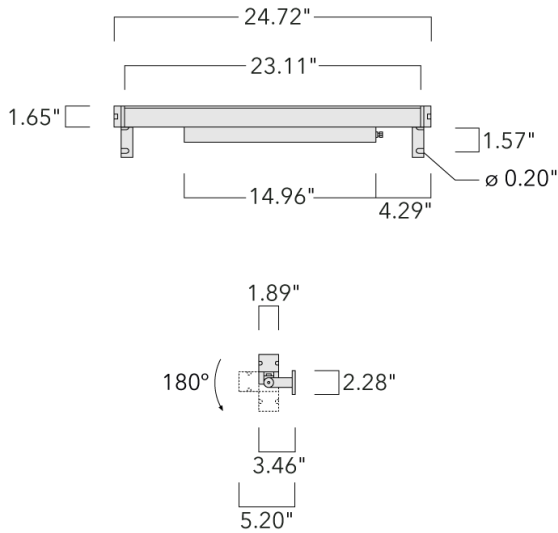

Description

IP67. Class I. IK09. Marine-grade, all aluminum construction. 5CE superior corrosion protection including PCS hardware. Silicone CCG® Controlled Compression Gasket. Linear PMMA LED lens, PMMA cover. 4 ft connecting cable, UV stabilized, PVC free. Integral LED driver; separate driver on request at time of order. 0-10V Dimming comes standard with luminaire. Luminaire is factory-sealed and does not need to be opened during installation and can be tilted up to 180°.

Specify product with 7 Digit product code - Finish Color. Accessories, such as mounting, optical, and electrical, must be specified separately.

Example: XXX-XXXX-9004 (Black)
+ XXX-XXXX (Accessory 1)

Weight	5.40 lb
Light distribution	symmetric linear, medium beam [LM/IW]
Light source	LED-32/20W / 225 mA - 2700 K
CRI	80
Power supply	electronic gear
LEDs	32
Rated input power	23.5 W

Nominal Lumen (lm)

LED Lumen	90
Total Lumen	2880
Tj	85

Rated lumens (lm)

LED Lumen	33.4
Total Lumen	1068.8
Ta	25

WE-EF LIGHTING USA, LLC

410-D Keystone Drive, 15086 Warrendale, PA 15086 - Phone: +1 724 742 0030
customersupport.usa@we-ef.com - <https://we-ef.com/us>
Subject to technical changes and errors. - Generated on 11/23/2024