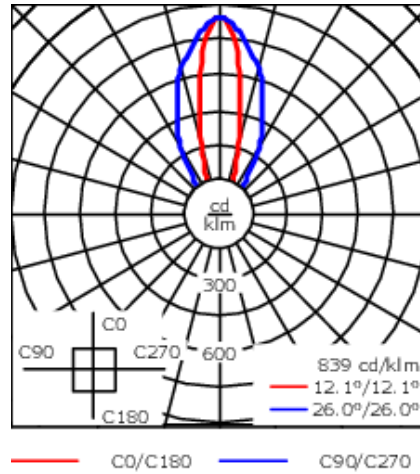

Specify product with 7 Digit product code - Finish Color. Accessories, such as mounting, optical, and electrical, must be specified separately.

Example: XXX-XXXX-9004 (Black)
+ XXX-XXXX (Accessory 1)

Weight	5.40 lb
Light distribution	symmetric linear, medium beam [LM/IW]
Light source	LED-32/20W / 225 mA - 3000 K
CRI	80
Power supply	electronic gear
LEDs	32
Rated input power	23.5 W

Nominal Lumen (lm)

LED Lumen	90
Total Lumen	2880
Tj	85

Rated lumens (lm)

LED Lumen	33.4
Total Lumen	1068.8
Ta	25

WE-EF LIGHTING USA, LLC

410-D Keystone Drive, 15086 Warrendale, PA 15086 - Phone: +1 724 742 0030
customersupport.usa@we-ef.com - <https://we-ef.com/us>
Subject to technical changes and errors. - Generated on 11/23/2024