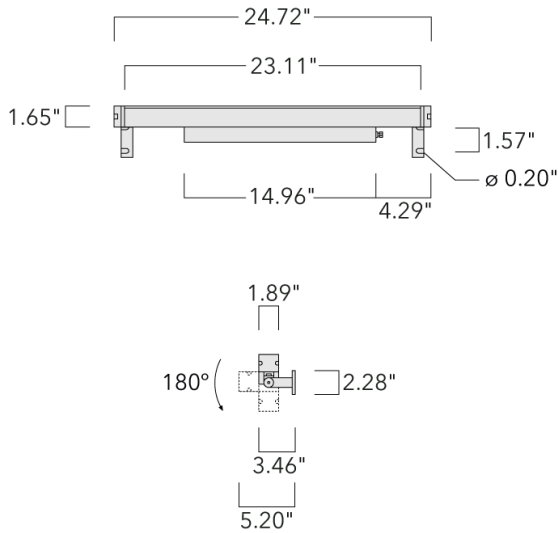

Description

IP67. Class I. IK09. Marine-grade, all aluminum construction. 5CE superior corrosion protection including PCS hardware. Silicone CCG® Controlled Compression Gasket. Linear PMMA LED lens, PMMA cover. 4 ft connecting cable, UV stabilized, PVC free. Integral LED driver; separate driver on request at time of order. 0-10V Dimming comes standard with luminaire. Luminaire is factory-sealed and does not need to be opened during installation and can be tilted up to 180°.

Specify product with 7 Digit product code - Finish Color. Accessories, such as mounting, optical, and electrical, must be specified separately.

Example: XXX-XXXX-9004 (Black)
+ XXX-XXXX (Accessory 1)

Weight	5.40 lb
Light distribution	symmetric linear, medium beam [LM/IW]
Light source	LED-32/20W / 225 mA - 3000 K
CRI	80
Power supply	electronic gear
LEDs	32
Rated input power	23.5 W

Nominal Lumen (lm)

LED Lumen	90
Total Lumen	2880
Tj	85

Rated lumens (lm)

LED Lumen	33.4
Total Lumen	1068.8
Ta	25

WE-EF LIGHTING USA, LLC

410-D Keystone Drive, 15086 Warrendale, PA 15086 - Phone: +1 724 742 0030
customersupport.usa@we-ef.com - <https://we-ef.com/us>
Subject to technical changes and errors. - Generated on 11/23/2024