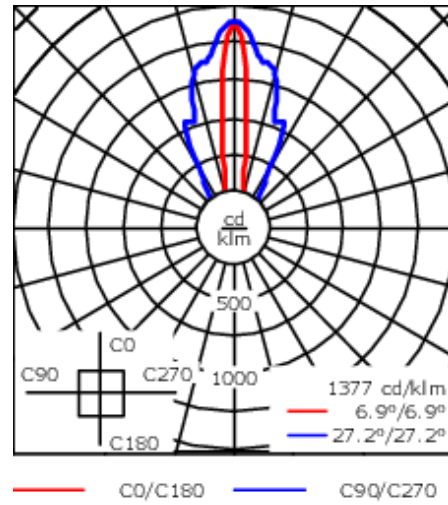

## VLR120

**Description**

IP67, Class I, IK09. Marine-grade, all aluminium construction. 5CE superior corrosion protection + primer including PCS hardware. PMMA cover. Silicone rubber gasket. Linear PMMA LED lens. 1.2 m connecting cable, UV stabilized, PVC free. Luminaire is factory sealed and does not need to be opened during installation and can be tilted up to 180°. Integral LED driver with DALI interface. Optional 2200 K version available. To be specified at time of ordering.

Separate LED driver on request.

Weight	2.45 kg
Light distribution	symmetric linear, narrow beam [LE/IW - Honeycomb]
Light source	LED-32/20W / 225 mA - 2700 K
CRI	80
Power supply	EC
LEDs	32
Rated input power	23.5 W
<b>Nominal Lumen (lm)</b>	
LED Lumen	90
Total Lumen	2880
T <sub>j</sub>	85
<b>Rated lumens (lm)</b>	
LED Lumen	34.8
Total Lumen	1113.7
T <sub>a</sub>	25

**VLR120**

**Specifications**

**Material description**

Body	Marine-grade, all-aluminium construction
Lens	PMMA
Colours	<div style="display: flex; align-items: center;"> <div style="width: 20px; height: 10px; background-color: black; margin-right: 5px;"></div> <span>RAL9004 Signal black</span> </div> <div style="display: flex; align-items: center; margin-top: 5px;"> <div style="width: 20px; height: 10px; background-color: #cccccc; margin-right: 5px;"></div> <span>RAL9006 White aluminium</span> </div> <div style="display: flex; align-items: center; margin-top: 5px;"> <div style="width: 20px; height: 10px; background-color: #808080; margin-right: 5px;"></div> <span>RAL9007 Grey aluminium</span> </div>
Gasket	Silicone rubber gasket
Fasteners	PCS Polymer Coated Stainless Steel Hardware (unpainted)
Ingress protection	IP67
Impact resistance	IK09
Corrosion resistance	5CE+Primer