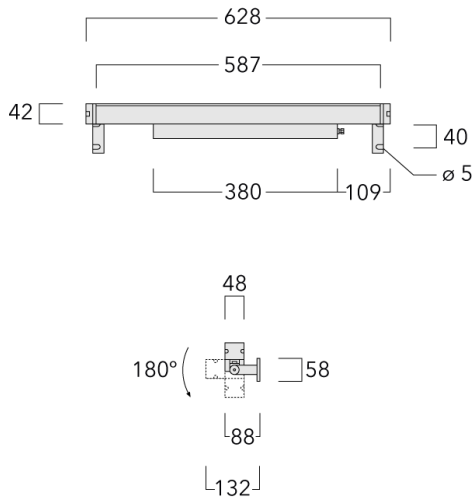

## VLR120

**Description**

IP67, Class I, IK09. Marine-grade, all aluminium construction. 5CE superior corrosion protection + primer including PCS hardware. PMMA cover. Silicone rubber gasket. Linear PMMA LED lens. 1.2 m connecting cable, UV stabilized, PVC free. Luminaire is factory sealed and does not need to be opened during installation and can be tilted up to 180°. Integral LED driver with DALI interface. Optional 2200 K version available. To be specified at time of ordering.

Separate LED driver on request.

Weight	2.45 kg
Light distribution	symmetric linear, narrow beam [LE/IW - Honeycomb]
Light source	LED-32/20W / 225 mA - 2700 K
CRI	80
Power supply	EC
LEDs	32
Rated input power	23.5 W
<b>Nominal Lumen (lm)</b>	
LED Lumen	90
Total Lumen	2880
T <sub>j</sub>	85
<b>Rated lumens (lm)</b>	
LED Lumen	34.8
Total Lumen	1113.7
T <sub>a</sub>	25

**VLR120**

**Specifications**

**Material description**

Body	Marine-grade, all-aluminium construction
Lens	PMMA
Colours	<div style="display: flex; align-items: center;"> <div style="width: 20px; height: 10px; background-color: black; margin-right: 5px;"></div> <span>RAL9004 Signal black</span> </div> <div style="display: flex; align-items: center; margin-top: 5px;"> <div style="width: 20px; height: 10px; background-color: #cccccc; margin-right: 5px;"></div> <span>RAL9006 White aluminium</span> </div> <div style="display: flex; align-items: center; margin-top: 5px;"> <div style="width: 20px; height: 10px; background-color: #808080; margin-right: 5px;"></div> <span>RAL9007 Grey aluminium</span> </div>
Gasket	Silicone rubber gasket
Fasteners	PCS Polymer Coated Stainless Steel Hardware (unpainted)
Ingress protection	IP67
Impact resistance	IK09
Corrosion resistance	5CE+Primer