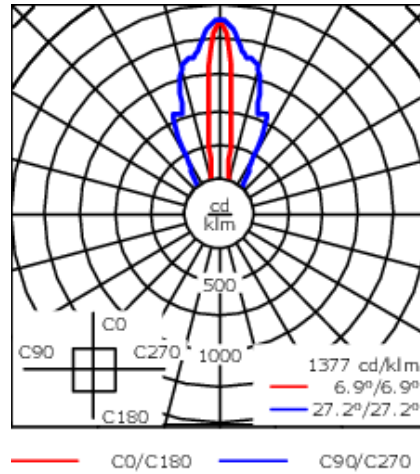

Specify product with 7 Digit product code - Finish Color. Accessories, such as mounting, optical, and electrical, must be specified separately.

Example: XXX-XXXX-9004 (Black)
+ XXX-XXXX (Accessory 1)

Weight	5.40 lb
Light distribution	symmetric linear, narrow beam [LN/IW]
Light source	LED-32/20W / 225 mA - 2700 K
CRI	80
Power supply	electronic gear
LEDs	32
Rated input power	23.5 W

Nominal Lumen (lm)

LED Lumen	90
Total Lumen	2880
Tj	85

Rated lumens (lm)

LED Lumen	34.8
Total Lumen	1113.7
Ta	25

WE-EF LIGHTING USA, LLC

410-D Keystone Drive, 15086 Warrendale, PA 15086 - Phone: +1 724 742 0030
customersupport.usa@we-ef.com - <https://we-ef.com/us>
Subject to technical changes and errors. - Generated on 11/23/2024