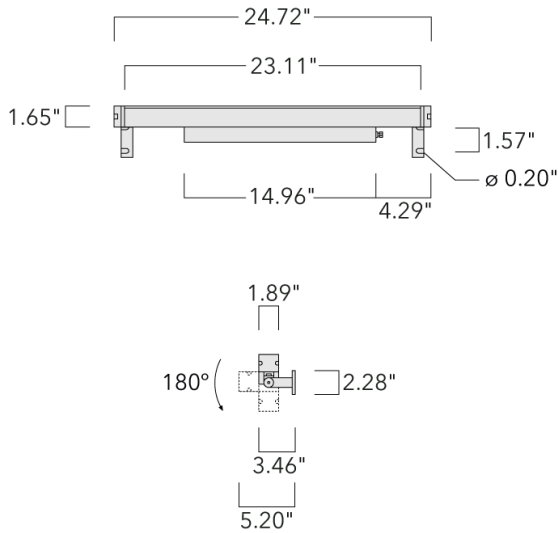

Description

IP67. Class I. IK09. Marine-grade, all aluminum construction. 5CE superior corrosion protection including PCS hardware. Silicone CCG® Controlled Compression Gasket. Linear PMMA LED lens, PMMA cover. 4 ft connecting cable, UV stabilized, PVC free. Integral LED driver; separate driver on request at time of order. 0-10V Dimming comes standard with luminaire. Luminaire is factory-sealed and does not need to be opened during installation and can be tilted up to 180°.

Specify product with 7 Digit product code - Finish Color. Accessories, such as mounting, optical, and electrical, must be specified separately.

Example: XXX-XXXX-9004 (Black)
+ XXX-XXXX (Accessory 1)

Weight	5.40 lb
Light distribution	symmetric linear, narrow beam [LN/IW]
Light source	LED-32/20W / 225 mA - 2700 K
CRI	80
Power supply	electronic gear
LEDs	32
Rated input power	23.5 W

Nominal Lumen (lm)

LED Lumen	90
Total Lumen	2880
Tj	85

Rated lumens (lm)

LED Lumen	34.8
Total Lumen	1113.7
Ta	25

WE-EF LIGHTING USA, LLC

410-D Keystone Drive, 15086 Warrendale, PA 15086 - Phone: +1 724 742 0030
customersupport.usa@we-ef.com - <https://we-ef.com/us>
Subject to technical changes and errors. - Generated on 11/23/2024