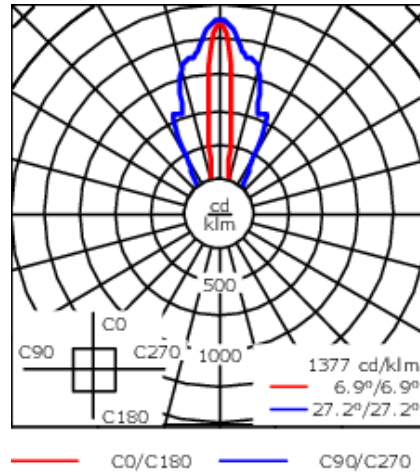

Specifications

Material description

Body	Marine-grade, all-aluminium construction
Lens	PMMA
Colors	 RAL9004 Black RAL9007 Grey Metallic RAL9016 White RAL8019 Dark Bronze
Fasteners	PCS Polymer Coated Stainless Steel Hardware
Ingress protection	IP67
Impact resistance	IK09
Corrosion resistance	5CE

Electrical description

Power supply	Integral [ECG] electronic driver 120V-277V. 0-10V dimmable, to be specified with order.
Driver / Ballast	LED driver with DALI Interface

WE-EF LIGHTING USA, LLC

410-D Keystone Drive, 15086 Warrendale, PA 15086 - Phone: +1 724 742 0030

customersupport.usa@we-ef.com - <https://we-ef.com/us>

Subject to technical changes and errors. - Generated on 07/18/2025