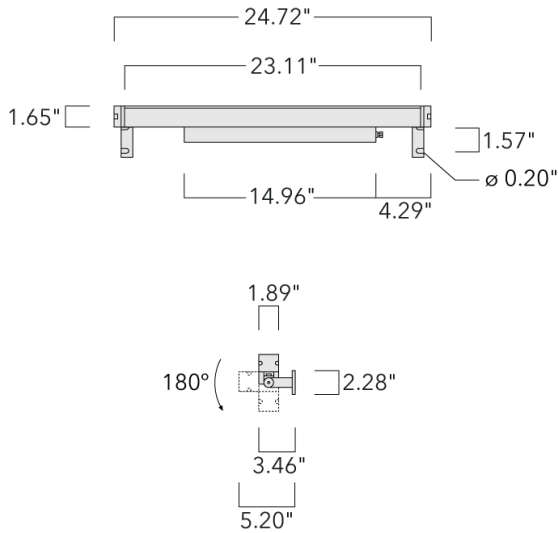

Specifications

Material description

Body	Marine-grade, all-aluminium construction
Lens	PMMA
Colors	 RAL9004 Black RAL9007 Grey Metallic RAL9016 White RAL8019 Dark Bronze
Fasteners	PCS Polymer Coated Stainless Steel Hardware
Ingress protection	IP67
Impact resistance	IK09
Corrosion resistance	5CE

Electrical description

Power supply	Integral [ECG] electronic driver 120V-277V. 0-10V dimmable, to be specified with order.
Driver / Ballast	LED driver with DALI Interface

WE-EF LIGHTING USA, LLC

410-D Keystone Drive, 15086 Warrendale, PA 15086 - Phone: +1 724 742 0030

customersupport.usa@we-ef.com - <https://we-ef.com/us>

Subject to technical changes and errors. - Generated on 07/18/2025