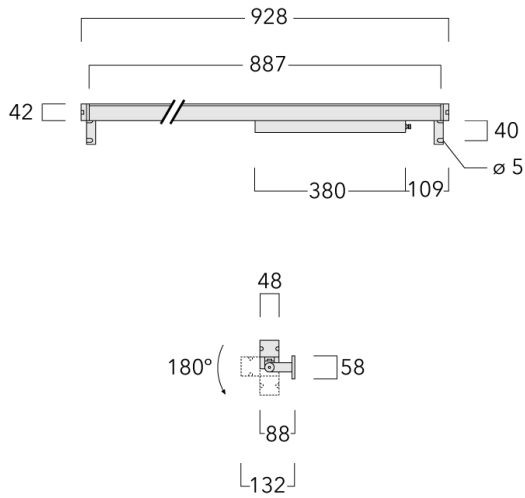

Description

IP67, Class I. IK09. Marine-grade, all aluminium construction. 5CE superior corrosion protection including PCS hardware. Silicone rubber gasket. PMMA main lens. Linear PMMA LED lens. 1.2 m connecting cable, UV stabilized, PVC free. Luminaire is factory sealed and does not need to be opened during installation and can be tilted up to 180°. Integral LED driver with DALI interface.

Separate LED driver on request.

Weight	3.25 kg
Light distribution	symmetric linear, wide beam [LB/IW]
Light source	LED-48/30W / 225 mA - 4000 K
CRI	80
Power supply	EC
LEDs	48
Rated input power	33.5 W
Nominal Lumen (lm)	
LED Lumen	90
Total Lumen	4320
T _j	85
Rated lumens (lm)	
LED Lumen	26.6
Total Lumen	1277.3
T _a	25

Specifications

Material description

Body	Marine-grade, all-aluminium construction
Lens	PMMA
Colours	<div style="display: flex; flex-direction: column; gap: 5px;"> <div style="display: flex; align-items: center;"> <div style="width: 20px; height: 10px; background-color: black; margin-right: 5px;"></div> RAL9004 Signal black </div> <div style="display: flex; align-items: center;"> <div style="width: 20px; height: 10px; background-color: #cccccc; margin-right: 5px;"></div> RAL9006 White aluminium </div> <div style="display: flex; align-items: center;"> <div style="width: 20px; height: 10px; background-color: #808080; margin-right: 5px;"></div> RAL9007 Grey aluminium </div> <div style="display: flex; align-items: center;"> <div style="width: 20px; height: 10px; background-color: #333333; margin-right: 5px;"></div> RAL7016 Anthracite grey </div> <div style="display: flex; align-items: center;"> <div style="width: 20px; height: 10px; background-color: #e0e0e0; margin-right: 5px;"></div> RAL9016 Traffic white </div> </div>
Gasket	Silicone rubber gasket
Fasteners	PCS Polymer Coated Stainless Steel Hardware
Ingress protection	IP67
Impact resistance	IK09
Corrosion resistance	5CE