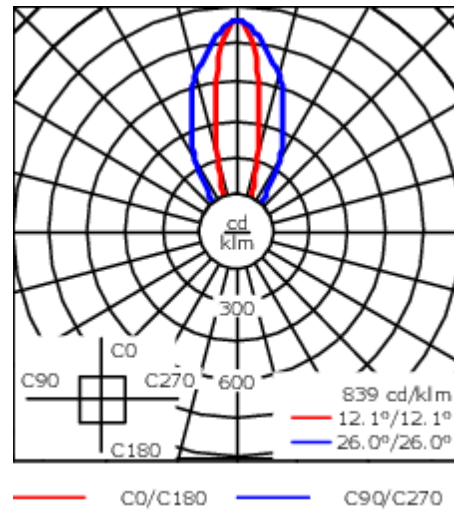

### Description

IP66/IP67. IK09. Marine-grade, all-aluminium construction. 5CE superior corrosion protection including PCS hardware. PMMA lens. Silicone rubber gaskets. 1.2 m of flexible PVC-free cable. Luminaire is factory-sealed and does not need to be opened during installation.

Integral EC electronic converter in thermally-separated compartment. Advanced thermal management protects LEDs while optimising lumens output. Removable LED boards for upgrading. DALI interface.

Weight	3.25 kg
Light distribution	symmetric linear, medium beam [LM/IW]
Light source	LED-48/30W / 225 mA - 4000 K
CRI	80
Power supply	EC
LEDs	48
Rated input power	33.5 W
<b>Nominal Lumen (lm)</b>	
LED Lumen	90
Total Lumen	4320
T <sub>j</sub>	85
<b>Rated lumens (lm)</b>	
LED Lumen	33.4
Total Lumen	1603.2
T <sub>a</sub>	25

## Specifications

### Additional information

Lifetime	T <sub>a</sub> =25° L90B10 > 90000h
----------	-------------------------------------