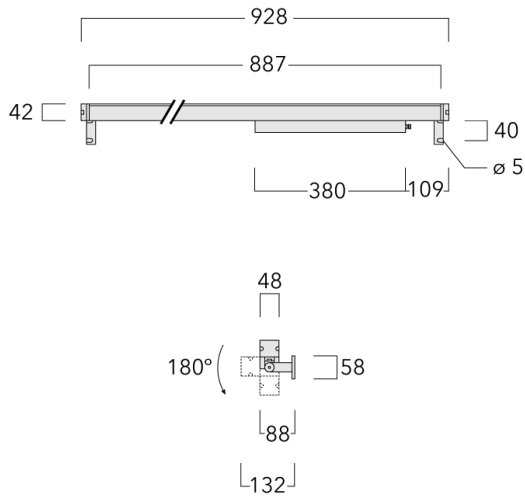

### Description

IP66/IP67. IK09. Marine-grade, all-aluminium construction. 5CE superior corrosion protection including PCS hardware. PMMA lens. Silicone rubber gaskets. 1.2 m of flexible PVC-free cable. Luminaire is factory-sealed and does not need to be opened during installation.

Integral EC electronic converter in thermally-separated compartment. Advanced thermal management protects LEDs while optimising lumens output. Removable LED boards for upgrading. DALI interface.

Weight	3.25 kg
Light distribution	symmetric linear, medium beam [LM/IW]
Light source	LED-48/30W / 225 mA - 4000 K
CRI	80
Power supply	EC
LEDs	48
Rated input power	33.5 W
<b>Nominal Lumen (lm)</b>	
LED Lumen	90
Total Lumen	4320
T <sub>j</sub>	85
<b>Rated lumens (lm)</b>	
LED Lumen	33.4
Total Lumen	1603.2
T <sub>a</sub>	25

## Specifications

### Additional information

Lifetime	T <sub>a</sub> =25° L90B10 > 90000h
----------	-------------------------------------