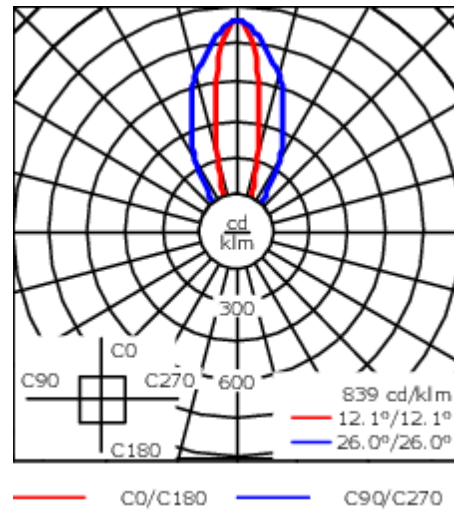

Description

IP67, Class I. IK09. Marine-grade, all aluminium construction. 5CE superior corrosion protection including PCS hardware. Silicone rubber gasket. PMMA main lens. Linear PMMA LED lens. 1.2 m connecting cable, UV stabilized, PVC free. Luminaire is factory sealed and does not need to be opened during installation and can be tilted up to 180°. Integral LED driver with DALI interface.

Separate LED driver on request.

Weight	3.25 kg
Light distribution	symmetric linear, medium beam [LM/IW]
Light source	LED-48/30W / 225 mA - 2700 K
CRI	80
Power supply	EC
LEDs	48
Rated input power	33.5 W
Nominal Lumen (lm)	
LED Lumen	90
Total Lumen	4320
T _j	85
Rated lumens (lm)	
LED Lumen	33.4
Total Lumen	1603.2
T _a	25