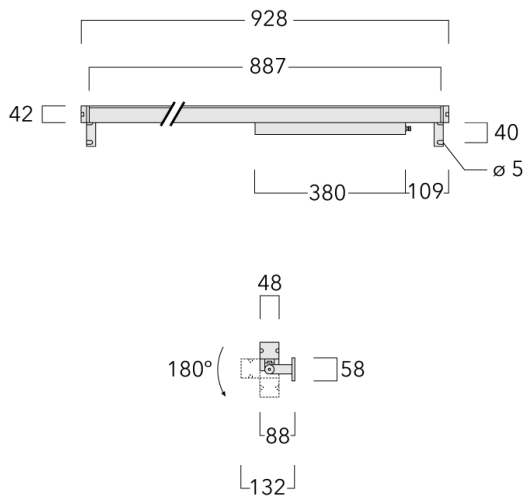

Description

IP67, Class I. IK09. Marine-grade, all aluminium construction. 5CE superior corrosion protection including PCS hardware. Silicone rubber gasket. PMMA main lens. Linear PMMA LED lens. 1.2 m connecting cable, UV stabilized, PVC free. Luminaire is factory sealed and does not need to be opened during installation and can be tilted up to 180°. Integral LED driver with DALI interface.

Separate LED driver on request.

Weight	3.25 kg
Light distribution	symmetric linear, medium beam [LM/IW]
Light source	LED-48/30W / 225 mA - 2700 K
CRI	80
Power supply	EC
LEDs	48
Rated input power	33.5 W
Nominal Lumen (lm)	
LED Lumen	90
Total Lumen	4320
T _j	85
Rated lumens (lm)	
LED Lumen	33.4
Total Lumen	1603.2
T _a	25