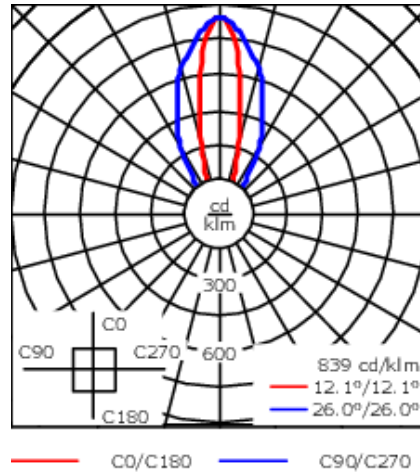

Specify product with 7 Digit product code - Finish Color. Accessories, such as mounting, optical, and electrical, must be specified separately.

Example: XXX-XXXX-9004 (Black)
+ XXX-XXXX (Accessory 1)

Weight	3.25 lb
Light distribution	symmetric linear, medium beam [LM/IW]
Light source	LED-48/30W / 225 mA - 3000 K
CRI	80
Power supply	electronic gear
LEDs	48
Rated input power	33.5 W

Nominal Lumen (lm)

LED Lumen	90
Total Lumen	4320
Tj	85

Rated lumens (lm)

LED Lumen	33.4
Total Lumen	1603.2
Ta	25

WE-EF LIGHTING USA, LLC

410-D Keystone Drive, 15086 Warrendale, PA 15086 - Phone: +1 724 742 0030
customersupport.usa@we-ef.com - <https://we-ef.com/us>
Subject to technical changes and errors. - Generated on 11/23/2024