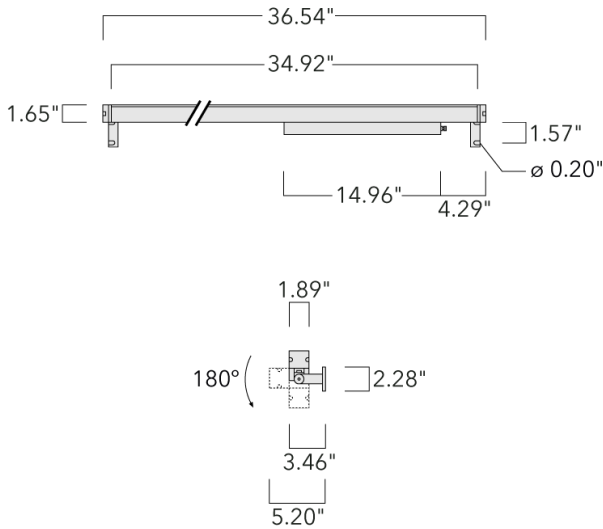

Description

IP67. Class I. IK09. Marine-grade, all aluminum construction. 5CE superior corrosion protection including PCS hardware. Silicone CCG® Controlled Compression Gasket. Linear PMMA LED lens, PMMA cover. 4 ft connecting cable, UV stabilized, PVC free. Integral LED driver; separate LED driver available instead, on request at time of order. 0-10V Dimming comes standard with luminaire. Luminaire is factory-sealed and does not need to be opened during installation and can be tilted up to 180°.

Specify product with 7 Digit product code - Finish Color. Accessories, such as mounting, optical, and electrical, must be specified separately.

Example: XXX-XXXX-9004 (Black)
+ XXX-XXXX (Accessory 1)

Weight	3.25 lb
Light distribution	symmetric linear, medium beam [LM/IW]
Light source	LED-48/30W / 225 mA - 3000 K
CRI	80
Power supply	electronic gear
LEDs	48
Rated input power	33.5 W

Nominal Lumen (lm)

LED Lumen	90
Total Lumen	4320
Tj	85

Rated lumens (lm)

LED Lumen	33.4
Total Lumen	1603.2
Ta	25

WE-EF LIGHTING USA, LLC

410-D Keystone Drive, 15086 Warrendale, PA 15086 - Phone: +1 724 742 0030
customersupport.usa@we-ef.com - <https://we-ef.com/us>
Subject to technical changes and errors. - Generated on 11/23/2024