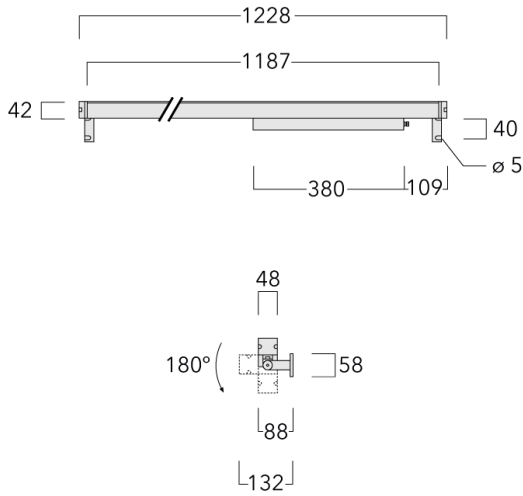

### Description

IP67, Class I. IK09. Marine-grade, all aluminium construction. 5CE superior corrosion protection including PCS hardware. Silicone rubber gasket. PMMA main lens. Linear PMMA LED lens. 1.2 m connecting cable, UV stabilized, PVC free. Luminaire is factory sealed and does not need to be opened during installation and can be tilted up to 180°. Integral LED driver with DALI interface.

Separate LED driver on request.

Weight	4.00 kg
Light distribution	symmetric linear, wide beam [LB/IW]
Light source	LED-64/40W / 225 mA - 2700 K
CRI	80
Power supply	EC
LEDs	64
Rated input power	44 W
<b>Nominal Lumen (lm)</b>	
LED Lumen	90
Total Lumen	5760
T <sub>j</sub>	85
<b>Rated lumens (lm)</b>	
LED Lumen	26.6
Total Lumen	1703
T <sub>a</sub>	25

## Specifications

### Material description

Body	Marine-grade, all-aluminium construction
Lens	PMMA
Colours	<ul style="list-style-type: none"> <li><span style="display: inline-block; width: 15px; height: 15px; background-color: black; margin-right: 5px;"></span> RAL9004 Signal black</li> <li><span style="display: inline-block; width: 15px; height: 15px; background-color: #cccccc; margin-right: 5px;"></span> RAL9006 White aluminium</li> <li><span style="display: inline-block; width: 15px; height: 15px; background-color: #808080; margin-right: 5px;"></span> RAL9007 Grey aluminium</li> <li><span style="display: inline-block; width: 15px; height: 15px; background-color: #333333; margin-right: 5px;"></span> RAL7016 Anthracite grey</li> <li><span style="display: inline-block; width: 15px; height: 15px; background-color: #e0e0e0; margin-right: 5px;"></span> RAL9016 Traffic white</li> </ul>
Gasket	Silicone rubber gasket
Fasteners	PCS Polymer Coated Stainless Steel Hardware
Ingress protection	IP67
Impact resistance	IK09
Corrosion resistance	5CE