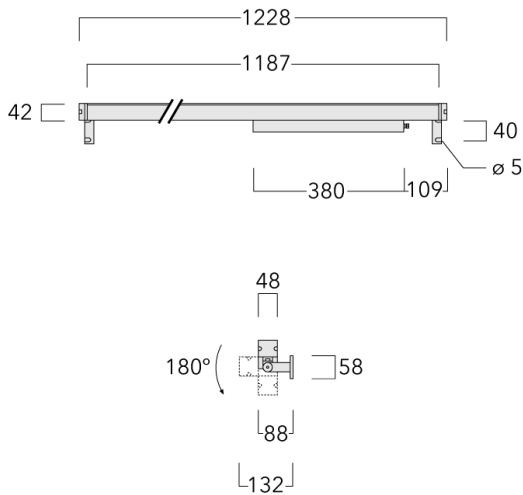

### Description

IP67, Class I. IK09. Marine-grade, all aluminium construction. 5CE superior corrosion protection including PCS hardware. Silicone rubber gasket. PMMA main lens. Linear PMMA LED lens. 1.2 m connecting cable, UV stabilized, PVC free. Luminaire is factory sealed and does not need to be opened during installation and can be tilted up to 180°. Integral LED driver with DALI interface.

Separate LED driver on request.

Weight	4.00 kg
Light distribution	symmetric linear, medium beam [LM/IW]
Light source	LED-64/40W / 225 mA - 2700 K
CRI	80
Power supply	EC
LEDs	64
Rated input power	44 W
<b>Nominal Lumen (lm)</b>	
LED Lumen	90
Total Lumen	5760
T <sub>j</sub>	85
<b>Rated lumens (lm)</b>	
LED Lumen	33.4
Total Lumen	2137.6
T <sub>a</sub>	25

## Specifications

### Material description

Body	Marine-grade, all-aluminium construction
Lens	PMMA
Colours	<div style="display: flex; align-items: center;"> <div style="width: 20px; height: 15px; background-color: black; margin-right: 5px;"></div> <div>RAL9004 Signal black</div> </div> <div style="display: flex; align-items: center; margin-top: 5px;"> <div style="width: 20px; height: 15px; background-color: #cccccc; margin-right: 5px;"></div> <div>RAL9006 White aluminium</div> </div> <div style="display: flex; align-items: center; margin-top: 5px;"> <div style="width: 20px; height: 15px; background-color: #808080; margin-right: 5px;"></div> <div>RAL9007 Grey aluminium</div> </div> <div style="display: flex; align-items: center; margin-top: 5px;"> <div style="width: 20px; height: 15px; background-color: #333333; margin-right: 5px;"></div> <div>RAL7016 Anthracite grey</div> </div> <div style="display: flex; align-items: center; margin-top: 5px;"> <div style="width: 20px; height: 15px; background-color: #e0e0e0; margin-right: 5px;"></div> <div>RAL9016 Traffic white</div> </div>
Gasket	Silicone rubber gasket
Fasteners	PCS Polymer Coated Stainless Steel Hardware
Ingress protection	IP67
Impact resistance	IK09
Corrosion resistance	5CE