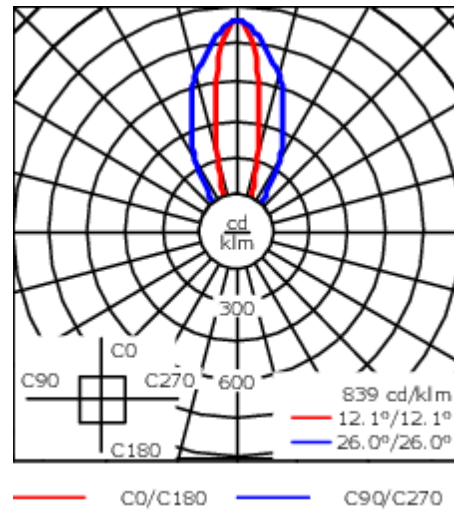

### Description

IP67, Class I. IK09. Marine-grade, all aluminium construction. 5CE superior corrosion protection including PCS hardware. Silicone rubber gasket. PMMA main lens. Linear PMMA LED lens. 1.2 m connecting cable, UV stabilized, PVC free. Luminaire is factory sealed and does not need to be opened during installation and can be tilted up to 180°. Integral LED driver with DALI interface.

Separate LED driver on request.

Weight	4.00 kg
Light distribution	symmetric linear, medium beam [LM/IW]
Light source	LED-64/40W / 225 mA - 2700 K
CRI	80
Power supply	EC
LEDs	64
Rated input power	44 W
<b>Nominal Lumen (lm)</b>	
LED Lumen	90
Total Lumen	5760
T <sub>j</sub>	85
<b>Rated lumens (lm)</b>	
LED Lumen	33.4
Total Lumen	2137.6
T <sub>a</sub>	25