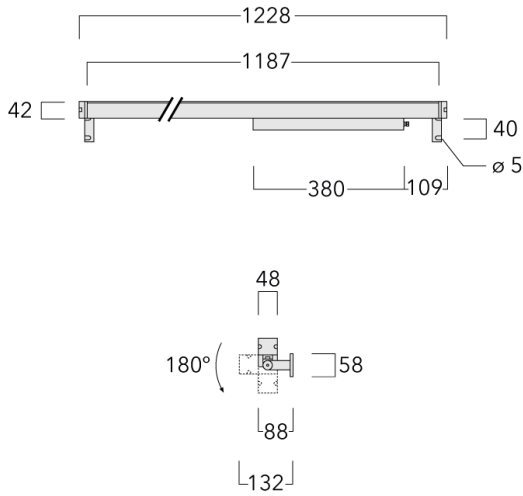

### Description

IP67, Class I. IK09. Marine-grade, all aluminium construction. 5CE superior corrosion protection including PCS hardware. Silicone rubber gasket. PMMA main lens. Linear PMMA LED lens. 1.2 m connecting cable, UV stabilized, PVC free. Luminaire is factory sealed and does not need to be opened during installation and can be tilted up to 180°. Integral LED driver with DALI interface.

Separate LED driver on request.

Weight	4.00 kg
Light distribution	symmetric linear, medium beam [LM/IW]
Light source	LED-64/40W / 225 mA - 2700 K
CRI	80
Power supply	EC
LEDs	64
Rated input power	44 W
<b>Nominal Lumen (lm)</b>	
LED Lumen	90
Total Lumen	5760
T <sub>j</sub>	85
<b>Rated lumens (lm)</b>	
LED Lumen	33.4
Total Lumen	2137.6
T <sub>a</sub>	25

## Specifications

### Material description

Body	Marine-grade, all-aluminium construction
Lens	PMMA
Colours	<ul style="list-style-type: none"> <li><span style="display: inline-block; width: 15px; height: 15px; background-color: black; margin-right: 5px;"></span> RAL9004 Signal black</li> <li><span style="display: inline-block; width: 15px; height: 15px; background-color: #cccccc; margin-right: 5px;"></span> RAL9006 White aluminium</li> <li><span style="display: inline-block; width: 15px; height: 15px; background-color: #808080; margin-right: 5px;"></span> RAL9007 Grey aluminium</li> <li><span style="display: inline-block; width: 15px; height: 15px; background-color: #333333; margin-right: 5px;"></span> RAL7016 Anthracite grey</li> <li><span style="display: inline-block; width: 15px; height: 15px; background-color: #e0e0e0; margin-right: 5px;"></span> RAL9016 Traffic white</li> </ul>
Gasket	Silicone rubber gasket
Fasteners	PCS Polymer Coated Stainless Steel Hardware
Ingress protection	IP67
Impact resistance	IK09
Corrosion resistance	5CE