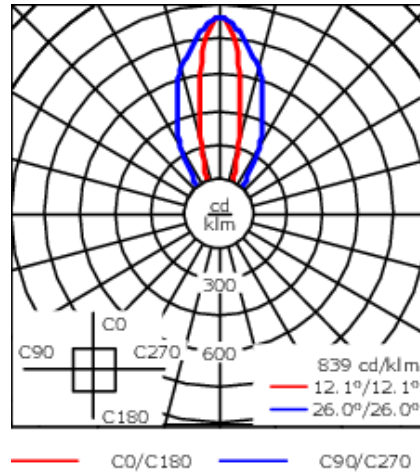

Specifications

Material description

Body	Marine-grade, all-aluminium construction
Lens	PMMA
Colors	RAL9004 Black RAL9007 Grey Metallic RAL9016 White RAL8019 Dark Bronze
Gasket	Silicone rubber gasket
Fasteners	PCS Polymer Coated Stainless Steel Hardware
Ingress protection	IP67
Impact resistance	IK09
Corrosion resistance	5CE

Electrical description

Power supply	Integral [ECG] electronic driver 120V-277V. 0-10V dimmable, to be specified with order.
Driver / Ballast	LED driver with 0-10V Interface

WE-EF LIGHTING USA, LLC

410-D Keystone Drive, 15086 Warrendale, PA 15086 - Phone: +1 724 742 0030

customersupport.usa@we-ef.com - <https://we-ef.com/us>

Subject to technical changes and errors. - Generated on 11/23/2024