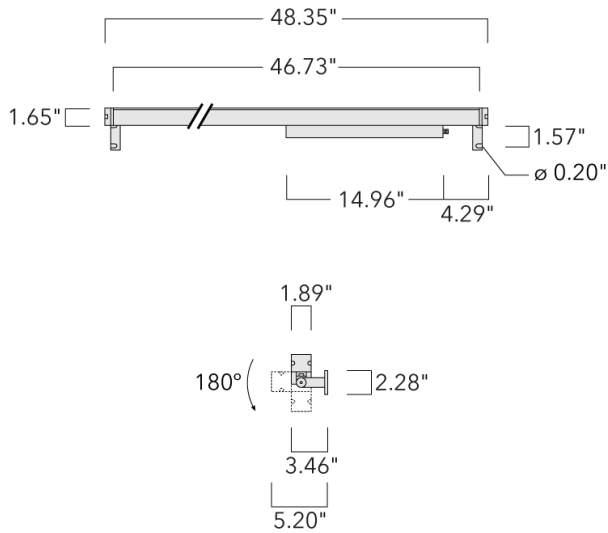

Specifications

Material description

Body	Marine-grade, all-aluminium construction
Lens	PMMA
Colors	RAL9004 Black RAL9007 Grey Metallic RAL9016 White RAL8019 Dark Bronze
Gasket	Silicone rubber gasket
Fasteners	PCS Polymer Coated Stainless Steel Hardware
Ingress protection	IP67
Impact resistance	IK09
Corrosion resistance	5CE

Electrical description

Power supply	Integral [ECG] electronic driver 120V-277V. 0-10V dimmable, to be specified with order.
Driver / Ballast	LED driver with 0-10V Interface

WE-EF LIGHTING USA, LLC

410-D Keystone Drive, 15086 Warrendale, PA 15086 - Phone: +1 724 742 0030

customersupport.usa@we-ef.com - <https://we-ef.com/us>

Subject to technical changes and errors. - Generated on 11/23/2024