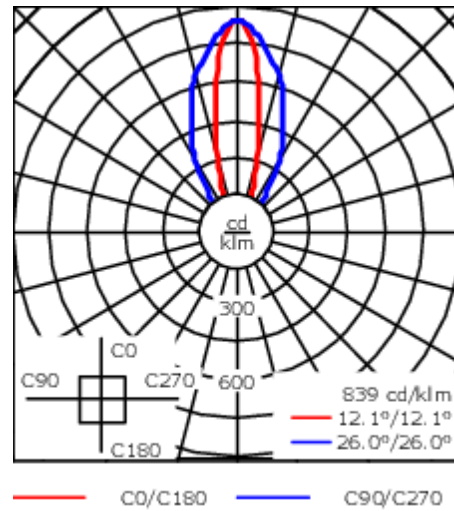

Description

IP67, Class I. IK09. Marine-grade, all aluminium construction. 5CE superior corrosion protection including PCS hardware. Silicone rubber gasket. PMMA main lens. Linear PMMA LED lens. 1.2 m connecting cable, UV stabilized, PVC free. Luminaire is factory sealed and does not need to be opened during installation and can be tilted up to 180°. Integral LED driver with DALI interface.

Separate LED driver on request.

Weight	4.00 kg
Light distribution	symmetric linear, medium beam [LM/IW]
Light source	LED-64/40W / 225 mA - 4000 K
CRI	80
Power supply	EC
LEDs	64
Rated input power	44 W
Nominal Lumen (lm)	
LED Lumen	90
Total Lumen	5760
T _j	85
Rated lumens (lm)	
LED Lumen	33.4
Total Lumen	2137.6
T _a	25

Specifications

Material description

Body	Marine-grade, all-aluminium construction
Lens	PMMA
Colours	<div style="display: flex; align-items: center;"> <div style="width: 20px; height: 15px; background-color: black; margin-right: 5px;"></div> RAL9004 Signal black </div> <div style="display: flex; align-items: center;"> <div style="width: 20px; height: 15px; background-color: #cccccc; margin-right: 5px;"></div> RAL9006 White aluminium </div> <div style="display: flex; align-items: center;"> <div style="width: 20px; height: 15px; background-color: #808080; margin-right: 5px;"></div> RAL9007 Grey aluminium </div> <div style="display: flex; align-items: center;"> <div style="width: 20px; height: 15px; background-color: #333333; margin-right: 5px;"></div> RAL7016 Anthracite grey </div> <div style="display: flex; align-items: center;"> <div style="width: 20px; height: 15px; background-color: #e0e0e0; margin-right: 5px;"></div> RAL9016 Traffic white </div>
Gasket	Silicone rubber gasket
Fasteners	PCS Polymer Coated Stainless Steel Hardware
Ingress protection	IP67
Impact resistance	IK09
Corrosion resistance	5CE