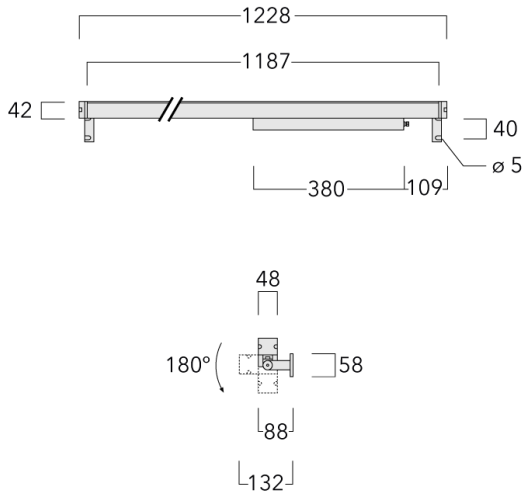

Description

IP67, Class I. IK09. Marine-grade, all aluminium construction. 5CE superior corrosion protection including PCS hardware. Silicone rubber gasket. PMMA main lens. Linear PMMA LED lens. 1.2 m connecting cable, UV stabilized, PVC free. Luminaire is factory sealed and does not need to be opened during installation and can be tilted up to 180°. Integral LED driver with DALI interface.

Separate LED driver on request.

Weight	4.00 kg
Light distribution	symmetric linear, medium beam [LM/IW]
Light source	LED-64/40W / 225 mA - 4000 K
CRI	80
Power supply	EC
LEDs	64
Rated input power	44 W
Nominal Lumen (lm)	
LED Lumen	90
Total Lumen	5760
T _j	85
Rated lumens (lm)	
LED Lumen	33.4
Total Lumen	2137.6
T _a	25

Specifications

Material description

Body	Marine-grade, all-aluminium construction
Lens	PMMA
Colours	<div style="display: flex; align-items: center;"> <div style="width: 20px; height: 15px; background-color: black; margin-right: 5px;"></div> RAL9004 Signal black </div> <div style="display: flex; align-items: center;"> <div style="width: 20px; height: 15px; background-color: #cccccc; margin-right: 5px;"></div> RAL9006 White aluminium </div> <div style="display: flex; align-items: center;"> <div style="width: 20px; height: 15px; background-color: #808080; margin-right: 5px;"></div> RAL9007 Grey aluminium </div> <div style="display: flex; align-items: center;"> <div style="width: 20px; height: 15px; background-color: #333333; margin-right: 5px;"></div> RAL7016 Anthracite grey </div> <div style="display: flex; align-items: center;"> <div style="width: 20px; height: 15px; background-color: #e0e0e0; margin-right: 5px;"></div> RAL9016 Traffic white </div>
Gasket	Silicone rubber gasket
Fasteners	PCS Polymer Coated Stainless Steel Hardware
Ingress protection	IP67
Impact resistance	IK09
Corrosion resistance	5CE