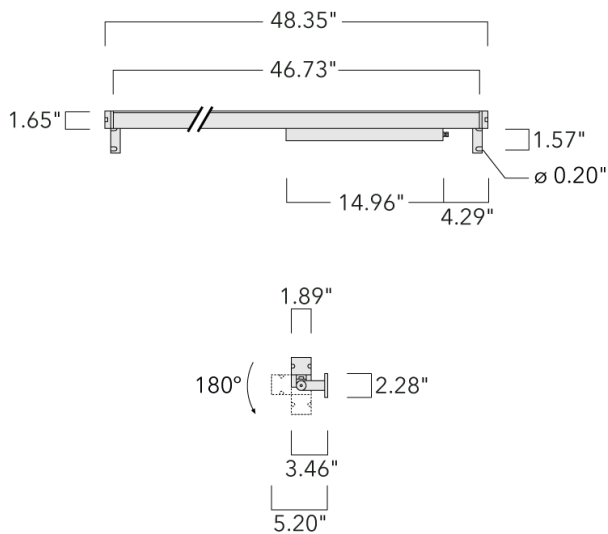

Description

IP67. Class I. IK09. Marine-grade, all aluminum construction. 5CE superior corrosion protection including PCS hardware. Silicone CCG® Controlled Compression Gasket. Linear PMMA LED lens, PMMA cover. 4 ft connecting cable, UV stabilized, PVC free. Integral LED driver; separate LED driver available instead, on request at time of order. 0-10V Dimming comes standard with luminaire. Luminaire is factory-sealed and does not need to be opened during installation and can be tilted up to 180°.

Specify product with 7 Digit product code - Finish Color. Accessories, such as mounting, optical, and electrical, must be specified separately.

Example: XXX-XXXX-9004 (Black)
+ XXX-XXXX (Accessory 1)

Weight	8.82 lb
Light distribution	symmetric linear, medium beam [LM/IW]
Light source	LED-64/40W / 225 mA - 4000 K
CRI	80
Power supply	electronic gear
LEDs	64
Rated input power	44 W

Nominal Lumen (lm)

LED Lumen	90
Total Lumen	5760
Tj	85

Rated lumens (lm)

LED Lumen	33.4
Total Lumen	2137.6
Ta	25

WE-EF LIGHTING USA, LLC

410-D Keystone Drive, 15086 Warrendale, PA 15086 - Phone: +1 724 742 0030
customersupport.usa@we-ef.com - <https://we-ef.com/us>
Subject to technical changes and errors. - Generated on 11/23/2024