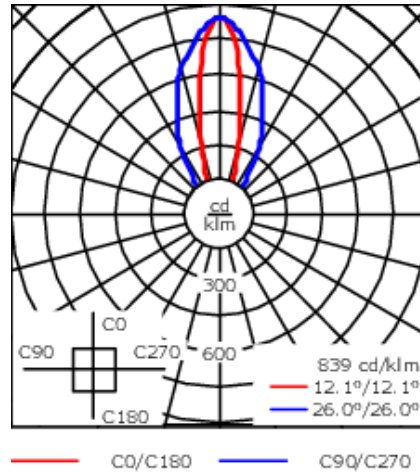

Specify product with 7 Digit product code - Finish Color. Accessories, such as mounting, optical, and electrical, must be specified separately.

Example: XXX-XXXX-9004 (Black)
+ XXX-XXXX (Accessory 1)

Weight	8.82 lb
Light distribution	symmetric linear, medium beam [LM/IW]
Light source	LED-64/40W / 225 mA - 4000 K
CRI	80
Power supply	electronic gear
LEDs	64
Rated input power	44 W

Nominal Lumen (lm)

LED Lumen	90
Total Lumen	5760
Tj	85

Rated lumens (lm)

LED Lumen	33.4
Total Lumen	2137.6
Ta	25

WE-EF LIGHTING USA, LLC

410-D Keystone Drive, 15086 Warrendale, PA 15086 - Phone: +1 724 742 0030
customersupport.usa@we-ef.com - <https://we-ef.com/us>
Subject to technical changes and errors. - Generated on 11/23/2024