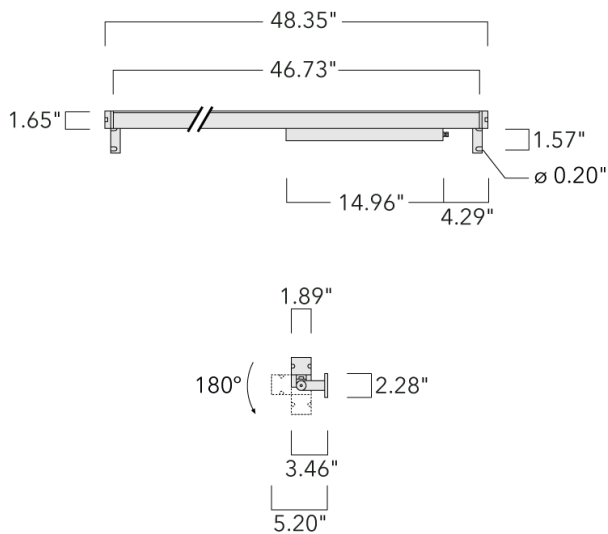

187-0510

we-ef

VLR140

Specifications

Material description

Body	Marine-grade, all-aluminium construction
Lens	PMMA
Colors	 RAL9004 Black RAL9007 Grey Metallic RAL9016 White RAL8019 Dark Bronze
Gasket	Silicone rubber gasket
Fasteners	PCS Polymer Coated Stainless Steel Hardware
Ingress protection	IP67
Impact resistance	IK09
Corrosion resistance	5CE

Electrical description

Power supply	Integral [ECG] electronic driver 120V-277V. 0-10V dimmable, to be specified with order.
Driver / Ballast	LED driver with 0-10V Interface

WE-EF LIGHTING USA, LLC

410-D Keystone Drive, 15086 Warrendale, PA 15086 - Phone: +1 724 742 0030

customersupport.usa@we-ef.com - <https://we-ef.com/us>

Subject to technical changes and errors. - Generated on 11/23/2024