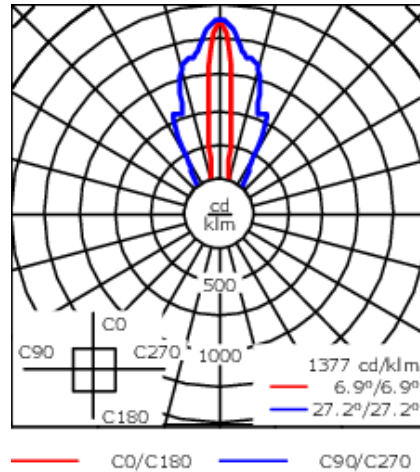

187-0510

we-ef

VLR140

Specifications

Material description

Body	Marine-grade, all-aluminium construction
Lens	PMMA
Colors	 RAL9004 Black RAL9007 Grey Metallic RAL9016 White RAL8019 Dark Bronze
Gasket	Silicone rubber gasket
Fasteners	PCS Polymer Coated Stainless Steel Hardware
Ingress protection	IP67
Impact resistance	IK09
Corrosion resistance	5CE

Electrical description

Power supply	Integral [ECG] electronic driver 120V-277V. 0-10V dimmable, to be specified with order.
Driver / Ballast	LED driver with 0-10V Interface

WE-EF LIGHTING USA, LLC

410-D Keystone Drive, 15086 Warrendale, PA 15086 - Phone: +1 724 742 0030

customersupport.usa@we-ef.com - <https://we-ef.com/us>

Subject to technical changes and errors. - Generated on 11/23/2024