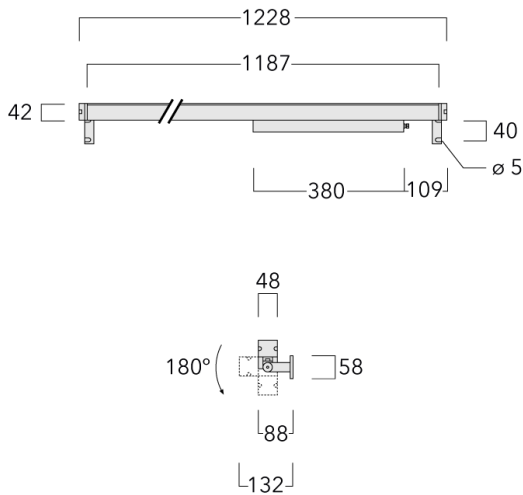

Description

IP67, Class I. IK09. Marine-grade, all aluminium construction. 5CE superior corrosion protection including PCS hardware. Silicone rubber gasket. PMMA main lens. Linear PMMA LED lens. 1.2 m connecting cable, UV stabilized, PVC free. Luminaire is factory sealed and does not need to be opened during installation and can be tilted up to 180°. Integral LED driver with DALI interface.

Separate LED driver on request.

Weight	4.00 kg
Light distribution	symmetric linear, narrow beam [LE/IW]
Light source	LED-64/40W / 225 mA - 4000 K
CRI	80
Power supply	EC
LEDs	64
Rated input power	44 W
Nominal Lumen (lm)	
LED Lumen	90
Total Lumen	5760
T _j	85
Rated lumens (lm)	
LED Lumen	34.8
Total Lumen	2227.4
T _a	25

Specifications

Material description

Body	Marine-grade, all-aluminium construction
Lens	PMMA
Colours	<div style="display: flex; align-items: center;"> <div style="width: 20px; height: 10px; background-color: black; margin-right: 5px;"></div> RAL9004 Signal black </div> <div style="display: flex; align-items: center;"> <div style="width: 20px; height: 10px; background-color: #cccccc; margin-right: 5px;"></div> RAL9006 White aluminium </div> <div style="display: flex; align-items: center;"> <div style="width: 20px; height: 10px; background-color: #808080; margin-right: 5px;"></div> RAL9007 Grey aluminium </div> <div style="display: flex; align-items: center;"> <div style="width: 20px; height: 10px; background-color: #333333; margin-right: 5px;"></div> RAL7016 Anthracite grey </div> <div style="display: flex; align-items: center;"> <div style="width: 20px; height: 10px; background-color: #e0e0e0; margin-right: 5px;"></div> RAL9016 Traffic white </div>
Gasket	Silicone rubber gasket
Fasteners	PCS Polymer Coated Stainless Steel Hardware
Ingress protection	IP67
Impact resistance	IK09
Corrosion resistance	5CE