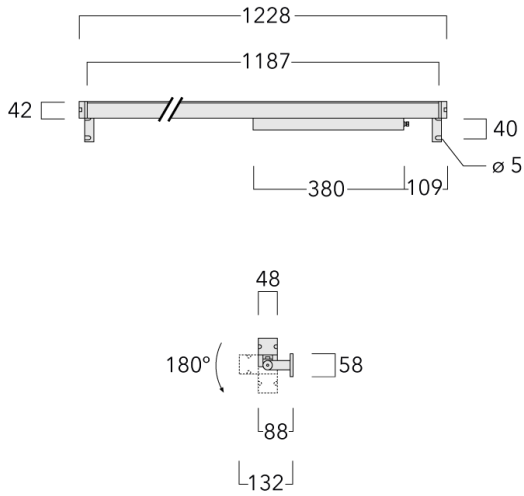

Description

IP67, Class I. IK09. Marine-grade, all aluminium construction. 5CE superior corrosion protection including PCS hardware. Silicone rubber gasket. PMMA main lens. Linear PMMA LED lens. 1.2 m connecting cable, UV stabilized, PVC free. Luminaire is factory sealed and does not need to be opened during installation and can be tilted up to 180°. Integral LED driver with DALI interface.

Separate LED driver on request.

Weight	4.00 kg
Light distribution	symmetric linear, narrow beam [LE/IW]
Light source	LED-64/40W / 225 mA - 4000 K
CRI	80
Power supply	EC
LEDs	64
Rated input power	44 W
Nominal Lumen (lm)	
LED Lumen	90
Total Lumen	5760
T _j	85
Rated lumens (lm)	
LED Lumen	34.8
Total Lumen	2227.4
T _a	25

Specifications

Material description

Body	Marine-grade, all-aluminium construction
Lens	PMMA
Colours	<div style="display: flex; align-items: center;"> <div style="width: 20px; height: 15px; background-color: black; margin-right: 5px;"></div> RAL9004 Signal black </div> <div style="display: flex; align-items: center;"> <div style="width: 20px; height: 15px; background-color: #cccccc; margin-right: 5px;"></div> RAL9006 White aluminium </div> <div style="display: flex; align-items: center;"> <div style="width: 20px; height: 15px; background-color: #808080; margin-right: 5px;"></div> RAL9007 Grey aluminium </div> <div style="display: flex; align-items: center;"> <div style="width: 20px; height: 15px; background-color: #333333; margin-right: 5px;"></div> RAL7016 Anthracite grey </div> <div style="display: flex; align-items: center;"> <div style="width: 20px; height: 15px; background-color: #e0e0e0; margin-right: 5px;"></div> RAL9016 Traffic white </div>
Gasket	Silicone rubber gasket
Fasteners	PCS Polymer Coated Stainless Steel Hardware
Ingress protection	IP67
Impact resistance	IK09
Corrosion resistance	5CE