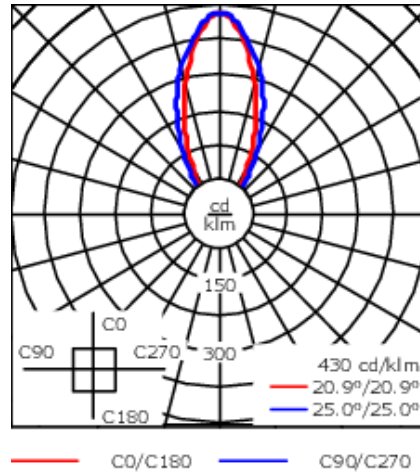

Specifications

Material description

Body	Marine-grade, all-aluminium construction
Lens	PMMA
Colors	RAL9004 Black RAL9007 Grey Metallic RAL9016 White RAL8019 Dark Bronze
Gasket	Silicone rubber gasket
Fasteners	PCS Polymer Coated Stainless Steel Hardware
Ingress protection	IP67
Impact resistance	IK09
Corrosion resistance	5CE

Electrical description

Power supply	Integral [ECG] electronic driver 120V-277V. 0-10V dimmable, to be specified with order.
Driver / Ballast	Integral LED driver with DALI Interface

WE-EF LIGHTING USA, LLC

410-D Keystone Drive, 15086 Warrendale, PA 15086 - Phone: +1 724 742 0030

customersupport.usa@we-ef.com - <https://we-ef.com/us>

Subject to technical changes and errors. - Generated on 11/23/2024