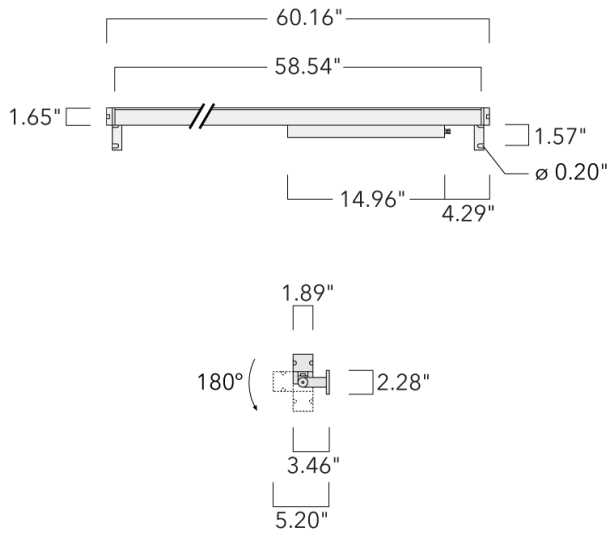

Description

IP67. Class I. IK09. Marine-grade, all aluminum construction. 5CE superior corrosion protection including PCS hardware. Silicone CCG® Controlled Compression Gasket. Linear PMMA LED lens, PMMA cover. 4 ft connecting cable, UV stabilized, PVC free. Integral LED driver; separate LED driver available instead, on request at time of order. 0-10V Dimming comes standard with luminaire. Luminaire is factory-sealed and does not need to be opened during installation and can be tilted up to 180°.

Specify product with 7 Digit product code - Finish Color. Accessories, such as mounting, optical, and electrical, must be specified separately.

Example: XXX-XXXX-9004 (Black)
+ XXX-XXXX (Accessory 1)

Weight	10.50 lb
Light distribution	symmetric linear, wide beam [LW/ IW]
Light source	LED-80/50W / 225 mA - 4000 K
CRI	80
Power supply	electronic gear
LEDs	80
Rated input power	55 W

Nominal Lumen (lm)

LED Lumen	90
Total Lumen	7200
Tj	85

Rated lumens (lm)

LED Lumen	26.6
Total Lumen	2128.8
Ta	25

WE-EF LIGHTING USA, LLC

410-D Keystone Drive, 15086 Warrendale, PA 15086 - Phone: +1 724 742 0030
customersupport.usa@we-ef.com - <https://we-ef.com/us>
Subject to technical changes and errors. - Generated on 11/23/2024