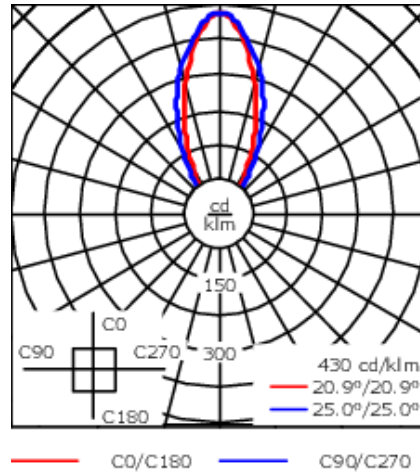

Description

IP67. Class I. IK09. Marine-grade, all aluminum construction. 5CE superior corrosion protection including PCS hardware. Silicone CCG® Controlled Compression Gasket. Linear PMMA LED lens, PMMA cover. 4 ft connecting cable, UV stabilized, PVC free. Integral LED driver; separate LED driver available instead, on request at time of order. 0-10V Dimming comes standard with luminaire. Luminaire is factory-sealed and does not need to be opened during installation and can be tilted up to 180°.

Specify product with 7 Digit product code - Finish Color. Accessories, such as mounting, optical, and electrical, must be specified separately.

Example: XXX-XXXX-9004 (Black)
+ XXX-XXXX (Accessory 1)

Weight	10.50 lb
Light distribution	symmetric linear, wide beam [LW/ IW]
Light source	LED-80/50W / 225 mA - 4000 K
CRI	80
Power supply	electronic gear
LEDs	80
Rated input power	55 W

Nominal Lumen (lm)

LED Lumen	90
Total Lumen	7200
Tj	85

Rated lumens (lm)

LED Lumen	26.6
Total Lumen	2128.8
Ta	25

WE-EF LIGHTING USA, LLC

410-D Keystone Drive, 15086 Warrendale, PA 15086 - Phone: +1 724 742 0030
customersupport.usa@we-ef.com - <https://we-ef.com/us>
Subject to technical changes and errors. - Generated on 11/23/2024