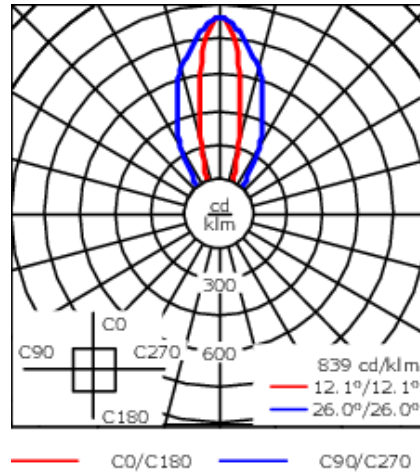

Specifications

Material description

Body	Marine-grade, all-aluminium construction
Lens	PMMA
Colors	 RAL9004 Black RAL9007 Grey Metallic RAL9016 White RAL8019 Dark Bronze
Gasket	Silicone rubber gasket
Fasteners	PCS Polymer Coated Stainless Steel Hardware
Ingress protection	IP67
Impact resistance	IK09
Corrosion resistance	5CE

Electrical description

Power supply	Integral [ECG] electronic driver 120V-277V. 0-10V dimmable, to be specified with order.
Driver / Ballast	Integral LED driver with DALI Interface

WE-EF LIGHTING USA, LLC

410-D Keystone Drive, 15086 Warrendale, PA 15086 - Phone: +1 724 742 0030

customersupport.usa@we-ef.com - <https://we-ef.com/us>

Subject to technical changes and errors. - Generated on 11/23/2024