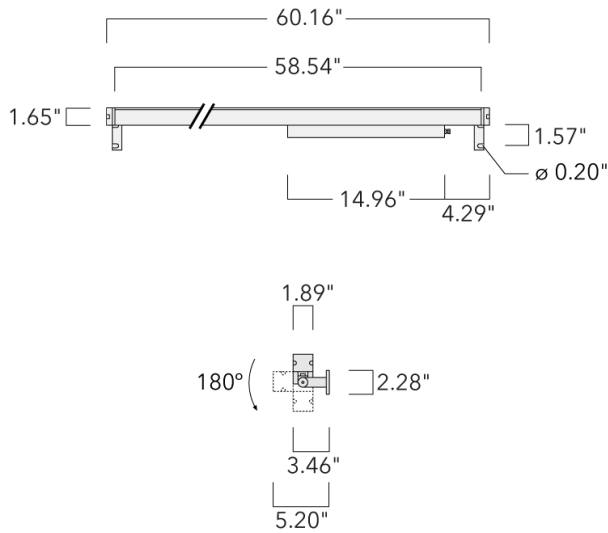

Specifications

Material description

Body	Marine-grade, all-aluminium construction
Lens	PMMA
Colors	 RAL9004 Black RAL9007 Grey Metallic RAL9016 White RAL8019 Dark Bronze
Gasket	Silicone rubber gasket
Fasteners	PCS Polymer Coated Stainless Steel Hardware
Ingress protection	IP67
Impact resistance	IK09
Corrosion resistance	5CE

Electrical description

Power supply	Integral [ECG] electronic driver 120V-277V. 0-10V dimmable, to be specified with order.
Driver / Ballast	Integral LED driver with DALI Interface

WE-EF LIGHTING USA, LLC

410-D Keystone Drive, 15086 Warrendale, PA 15086 - Phone: +1 724 742 0030

customersupport.usa@we-ef.com - <https://we-ef.com/us>

Subject to technical changes and errors. - Generated on 11/23/2024