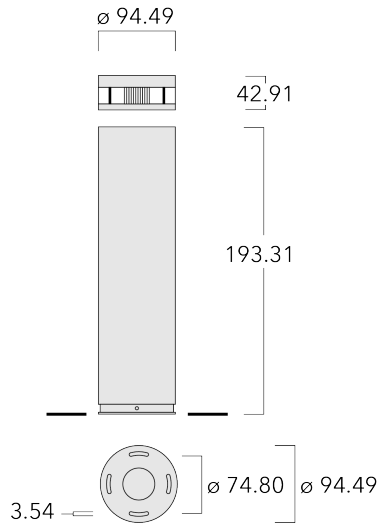

114-6904

we-ef

ZFY250 LED-FT II

Specifications

Material description

Body	Marine-grade, all aluminum construction
Lens	Polycarbonate
Colors	RAL9004 Black RAL9007 Grey Metallic RAL9016 White RAL8019 Dark Bronze
Gasket	Silicone CCG® Controlled Compression Gasket
Fasteners	PCS Polymer Coated Stainless Steel Hardware
Ingress protection	IP66
Impact resistance	IK10

Electrical description

Power supply	Integral [ECG] electronic driver 120V-277V. 0-10V dimmable, to be specified with order.
Driver / Ballast	Integral EC electronic converter
Surge protection	Integral 10kV Surge Protector

WE-EF LIGHTING USA, LLC

410-D Keystone Drive, 15086 Warrendale, PA 15086 - Phone: +1 724 742 0030

customersupport.usa@we-ef.com - <https://we-ef.com/us>

Subject to technical changes and errors. - Generated on 10/23/2024