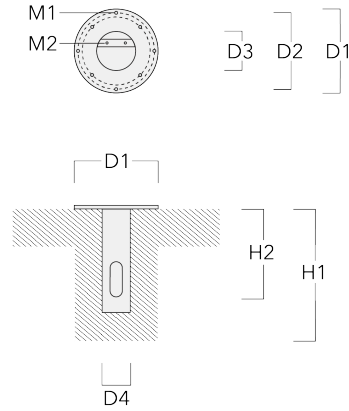

Subject to technical changes and errors. - Generated on 11/23/2024

Mounting Accessories

Planted root

Description	Part ID	D1	D2	D3	D4	H1	H2	M1	M2	Weight (lb)
Planted root ESV4	300-0464	8.66	7.48	4.25	4.02	15.75	13.78	.35	.24	9.48