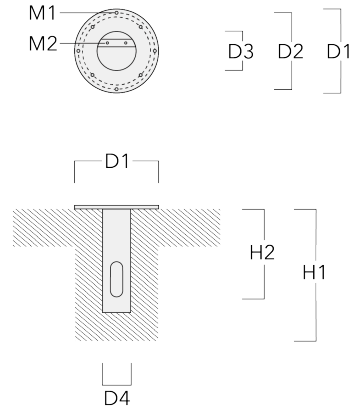

Subject to technical changes and errors. - Generated on 10/23/2024

Mounting Accessories

Planted root

Description	Part ID	D1	D2	D3	D4	H1	H2	M1	M2	Weight (lb)
Planted root ESV4	300-0464	8.66	7.48	4.25	4.02	15.75	13.78	.35	.24	9.48