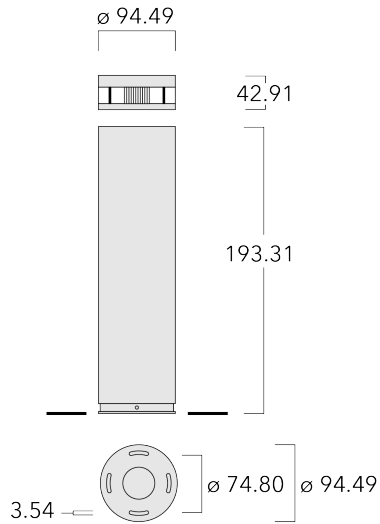

Specifications

Material description

Body	Marine-grade, all aluminum construction
Lens	Polycarbonate
Colors	RAL9004 Black RAL9007 Grey Metallic RAL9016 White RAL8019 Dark Bronze
Gasket	Silicone CCG® Controlled Compression Gasket
Fasteners	PCS Polymer Coated Stainless Steel Hardware
Ingress protection	IP66
Impact resistance	IK10

Electrical description

Power supply	Integral [ECG] electronic driver 120V-277V. 0-10V dimmable, to be specified with order.
Driver / Ballast	Integral EC electronic converter
Surge protection	Integral 10kV Surge Protector

WE-EF LIGHTING USA, LLC

410-D Keystone Drive, 15086 Warrendale, PA 15086 - Phone: +1 724 742 0030

customersupport.usa@we-ef.com - <https://we-ef.com/us>

Subject to technical changes and errors. - Generated on 11/23/2024