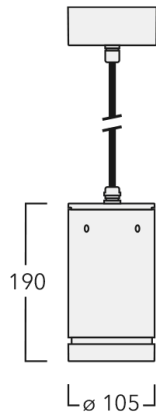

Description

IP66, Class I. Class II on request. IK07. Marine-grade, all aluminium construction. 5CE superior corrosion protection including PCS hardware. Silicone CCG® gasket. Safety glass lens. Two cable entries. Ceiling mount through canopy. Cable suspension 0.5 - 1.5 m. To be specified at time at ordering. Integral EC electronic converter in thermally separated compartment. CAD-optimised optics for superior illumination and glare control. OLC® One LED Concept. Factory installed LED circuit board.

Optional 2200 K version available. To be specified at time of ordering.

Weight	2.60 kg
Light distribution	symmetric, wide beam [B]
Light source	LED-6/12W / 700 mA - 3000 K
CRI	80
Power supply	EC
LEDs	6
Rated input power	14.5 W
Nominal Lumen (lm)	
LED Lumen	290
Total Lumen	1740
Tj	85
Rated lumens (lm)	
LED Lumen	191.5
Total Lumen	1149.2
Ta	25

Specifications

Material description

Body	Marine-grade, all aluminium construction
Lens	Safety glass lens
Colours	<div style="display: flex; flex-direction: column; gap: 5px;"> <div> RAL9004 Signal black</div> <div> RAL9006 White aluminium</div> <div> RAL9007 Grey aluminium</div> <div> RAL7016 Anthracite grey</div> <div> RAL9016 Traffic white</div> </div>
Gasket	Silicone CCG® Controlled Compression Gasket
Fasteners	PCS Polymer Coated Stainless Steel Hardware
Ingress protection	IP66
Impact resistance	IK07
Corrosion resistance	5CE