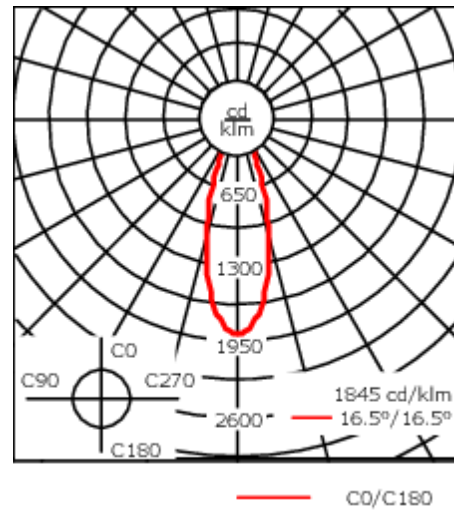

Description

IP66, Class I. Class II on request. IK07. Marine-grade, all aluminium construction. 5CE superior corrosion protection including PCS hardware. Silicone CCG® gasket. Safety glass lens. Two cable entries. Ceiling mount through canopy. Cable suspension 0.5 - 1.5 m. To be specified at time at ordering. Integral EC electronic converter in thermally separated compartment. CAD-optimised optics for superior illumination and glare control. OLC® One LED Concept. Factory installed LED circuit board.

Optional 2200 K version available. To be specified at time of ordering.

Weight	2.60 kg
Light distribution	symmetric, medium beam [M]
Light source	LED-6/12W / 700 mA - 2700 K
CRI	80
Power supply	EC
LEDs	6
Rated input power	14.5 W
Nominal Lumen (lm)	
LED Lumen	270
Total Lumen	1620
Tj	85
Rated lumens (lm)	
LED Lumen	200.2
Total Lumen	1201.1
Ta	25