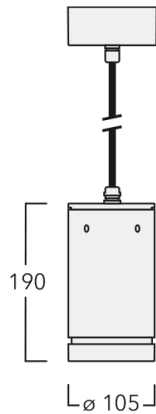

Description

IP66, Class I. Class II on request. IK07. Marine-grade, all aluminium construction. 5CE superior corrosion protection including PCS hardware. Silicone CCG® gasket. Safety glass lens. Two cable entries. Ceiling mount through canopy. Cable suspension 0.5 - 1.5 m. To be specified at time at ordering. Integral EC electronic converter in thermally separated compartment. CAD-optimised optics for superior illumination and glare control. OLC® One LED Concept. Factory installed LED circuit board.

Optional 2200 K version available. To be specified at time of ordering.

Weight	2.60 kg
Light distribution	symmetric, medium beam [M]
Light source	LED-6/12W / 700 mA - 2700 K
CRI	80
Power supply	EC
LEDs	6
Rated input power	14.5 W
Nominal Lumen (lm)	
LED Lumen	270
Total Lumen	1620
Tj	85
Rated lumens (lm)	
LED Lumen	200.2
Total Lumen	1201.1
Ta	25