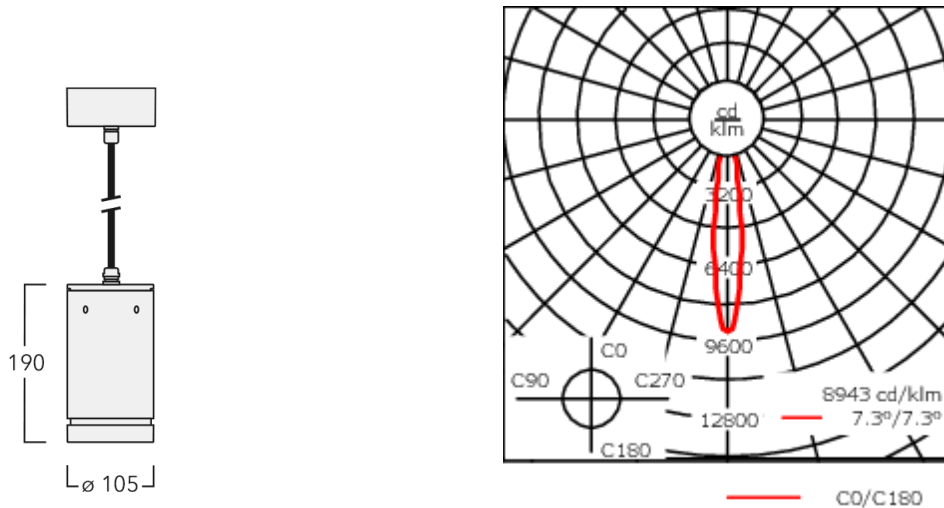

Description

IP66, Class I. Class II on request. IK07. Marine-grade, all aluminium construction. 5CE superior corrosion protection including PCS hardware. Silicone CCG® gasket. Safety glass lens. Two cable entries. Ceiling mount through canopy. Cable suspension 0.5 - 1.5 m. To be specified at time at ordering. Integral EC electronic converter in thermally separated compartment. CAD-optimised optics for superior illumination and glare control. OLC® One LED Concept. Factory installed LED circuit board.

Optional 2200 K version available. To be specified at time of ordering.

Weight	2.60 kg
Light distribution	symmetric, very narrow beam [EE]
Light source	LED-6/12W / 700 mA - 2700 K
CRI	80
Power supply	EC
LEDs	6
Rated input power	14.5 W
Nominal Lumen (lm)	
LED Lumen	270
Total Lumen	1620
T _j	85
Rated lumens (lm)	
LED Lumen	224.6
Total Lumen	1347.7
T _a	25