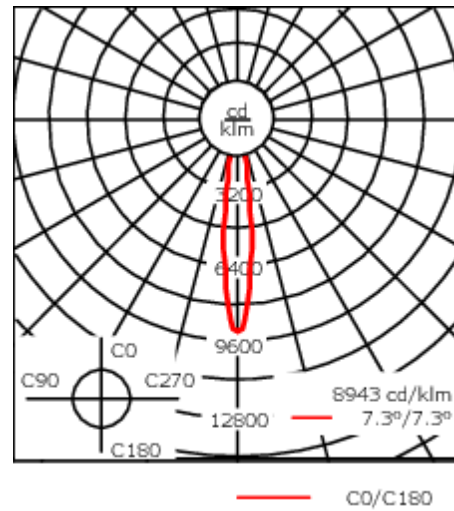

Description

IP66, Class I. IK07. Marine-grade, all aluminium construction. 5CE superior corrosion protection + primer including PCS hardware. Silicone CCG® gasket. Safety glass lens. Two cable entries. Ceiling mount through canopy. Cable suspension 0.5 - 1.5 m. To be specified at time of ordering. Integral EC electronic converter in thermally separated compartment. CAD-optimised optics for superior illumination and glare control. OLC® One LED Concept. Factory installed LED circuit board.

Optional 2200 K version available. To be specified at time of ordering.

Weight	2.60 kg
Light distribution	symmetric, very narrow beam [EE]
Light source	LED-6/12W / 700 mA - 4000 K
CRI	80
Power supply	EC
LEDs	6
Rated input power	14.5 W
Nominal Lumen (lm)	
LED Lumen	310
Total Lumen	1860
Tj	85
Rated lumens (lm)	
LED Lumen	257.9
Total Lumen	1547.4
Ta	25