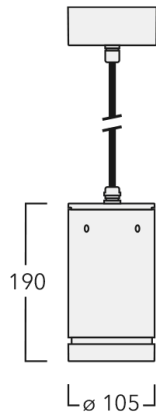

Description

IP66, Class I. Class II on request. IK07. Marine-grade, all aluminium construction. 5CE superior corrosion protection including PCS hardware. Silicone CCG® gasket. Safety glass lens. Two cable entries. Ceiling mount through canopy. Cable suspension 0.5 - 1.5 m. To be specified at time at ordering. Integral EC electronic converter in thermally separated compartment. CAD-optimised optics for superior illumination and glare control. OLC® One LED Concept. Factory installed LED circuit board.

Optional 2200 K version available. To be specified at time of ordering.

Weight	2.60 kg
Light distribution	symmetric, very narrow beam, sharp cut-off [EES]
Light source	LED-6/12W / 700 mA - 2700 K
CRI	80
Power supply	EC
LEDs	6
Rated input power	14.5 W
Nominal Lumen (lm)	
LED Lumen	270
Total Lumen	1620
T _j	85
Rated lumens (lm)	
LED Lumen	237.3
Total Lumen	1424
T _a	25