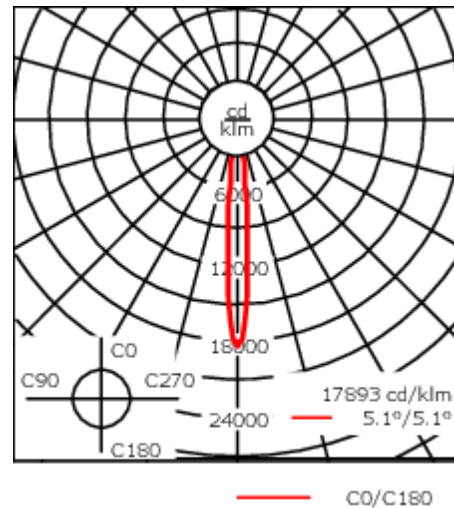

Description

IP66, Class I. Class II on request. IK07. Marine-grade, all aluminium construction. 5CE superior corrosion protection including PCS hardware. Silicone CCG® gasket. Safety glass lens. Two cable entries. Ceiling mount through canopy. Cable suspension 0.5 - 1.5 m. To be specified at time at ordering. Integral EC electronic converter in thermally separated compartment. CAD-optimised optics for superior illumination and glare control. OLC® One LED Concept. Factory installed LED circuit board.

Optional 2200 K version available. To be specified at time of ordering.

Weight	2.60 kg
Light distribution	symmetric, very narrow beam, sharp cut-off [EES]
Light source	LED-6/12W / 700 mA - 2700 K
CRI	80
Power supply	EC
LEDs	6
Rated input power	14.5 W
Nominal Lumen (lm)	
LED Lumen	270
Total Lumen	1620
T _j	85
Rated lumens (lm)	
LED Lumen	237.3
Total Lumen	1424
T _a	25