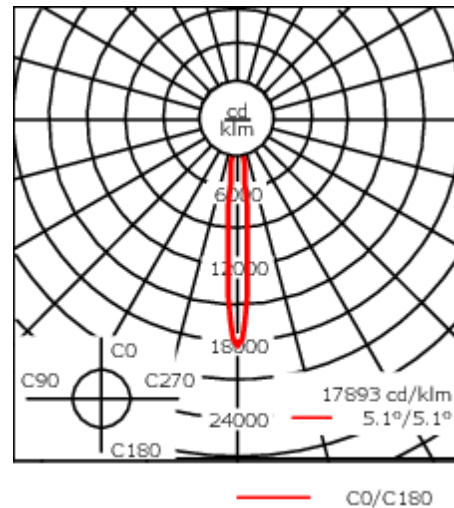

Optional 2200 K version available. To be specified at time of ordering.

Weight	2.60 kg
Light distribution	symmetric, very narrow beam, sharp cut-off [EES]
Light source	LED-6/12W / 700 mA - 4000 K
CRI	80
Power supply	EC
LEDs	6
Rated input power	14.5 W
<b>Nominal Lumen (lm)</b>	
LED Lumen	310
Total Lumen	1860
Tj	85
<b>Rated lumens (lm)</b>	
LED Lumen	272.5
Total Lumen	1635
Ta	25