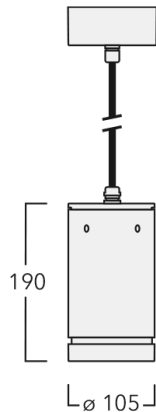

### Description

IP66, Class I. Class II on request. IK07. Marine-grade, all aluminium construction. 5CE superior corrosion protection including PCS hardware. Silicone CCG® gasket. Safety glass lens. Two cable entries. Ceiling mount through canopy. Cable suspension 0.5 - 1.5 m. To be specified at time at ordering. Integral EC electronic converter in thermally separated compartment. CAD-optimised optics for superior illumination and glare control. OLC® One LED Concept. Factory installed LED circuit board.

Optional 2200 K version available. To be specified at time of ordering.

Weight	2.60 kg
Light distribution	symmetric, very narrow beam, sharp cut-off [EES]
Light source	LED-6/12W / 700 mA - 4000 K
CRI	80
Power supply	EC
LEDs	6
Rated input power	14.5 W
<b>Nominal Lumen (lm)</b>	
LED Lumen	310
Total Lumen	1860
Tj	85
<b>Rated lumens (lm)</b>	
LED Lumen	272.5
Total Lumen	1635
Ta	25