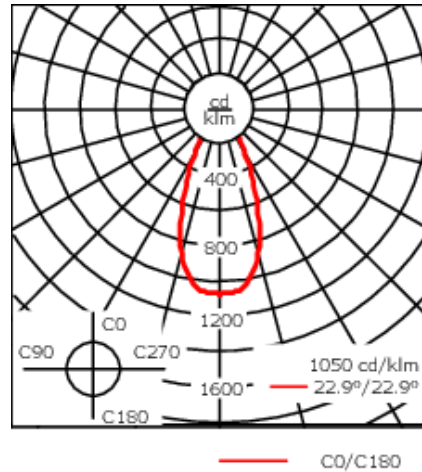

Specifications

Material description

Body	Marine-grade, all aluminium construction
Lens	Safety glass lens
Colors	RAL9004 Black RAL9007 Grey Metallic RAL9016 White RAL8019 Dark Bronze
Gasket	Silicone CCG® Controlled Compression Gasket
Fasteners	PCS Polymer Coated Stainless Steel Hardware
Ingress protection	IP66
Impact resistance	IK07
Corrosion resistance	5CE

Electrical description

Driver / Ballast	Integral EC electronic converter in thermally-separated compartment
Power factor	>0.9

WE-EF LIGHTING USA, LLC