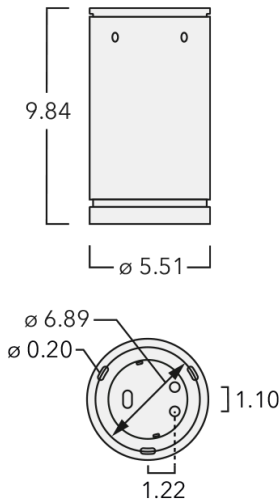

Specifications

Material description

Body	Marine-grade, all aluminium construction
Lens	Safety glass lens
Colors	RAL9004 Black RAL9007 Grey Metallic RAL9016 White RAL8019 Dark Bronze
Gasket	Silicone CCG® Controlled Compression Gasket
Fasteners	PCS Polymer Coated Stainless Steel Hardware
Ingress protection	IP66
Impact resistance	IK07
Corrosion resistance	5CE

Electrical description

Driver / Ballast	Integral EC electronic converter in thermally-separated compartment
Power factor	>0.9

WE-EF LIGHTING USA, LLC