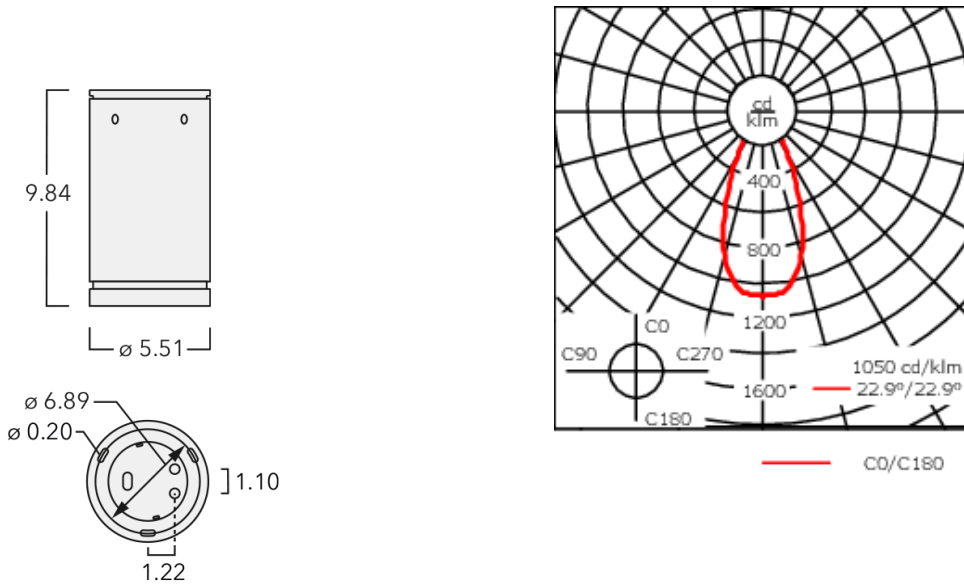

Specifications

Material description

Body	Marine-grade, all aluminium construction
Lens	Safety glass lens
Colors	RAL9004 Black RAL9007 Grey Metallic RAL9016 White RAL8019 Dark Bronze
Gasket	Silicone CCG® Controlled Compression Gasket
Fasteners	PCS Polymer Coated Stainless Steel Hardware
Ingress protection	IP66
Impact resistance	IK07
Corrosion resistance	5CE

Electrical description

Driver / Ballast	Integral EC electronic converter in thermally-separated compartment
Power factor	>0.9

WE-EF LIGHTING USA, LLC

410-D Keystone Drive, 15086 Warrendale, PA 15086 - Phone: +1 724 742 0030

customersupport.usa@we-ef.com - <https://we-ef.com/us>

Subject to technical changes and errors. - Generated on 10/23/2024