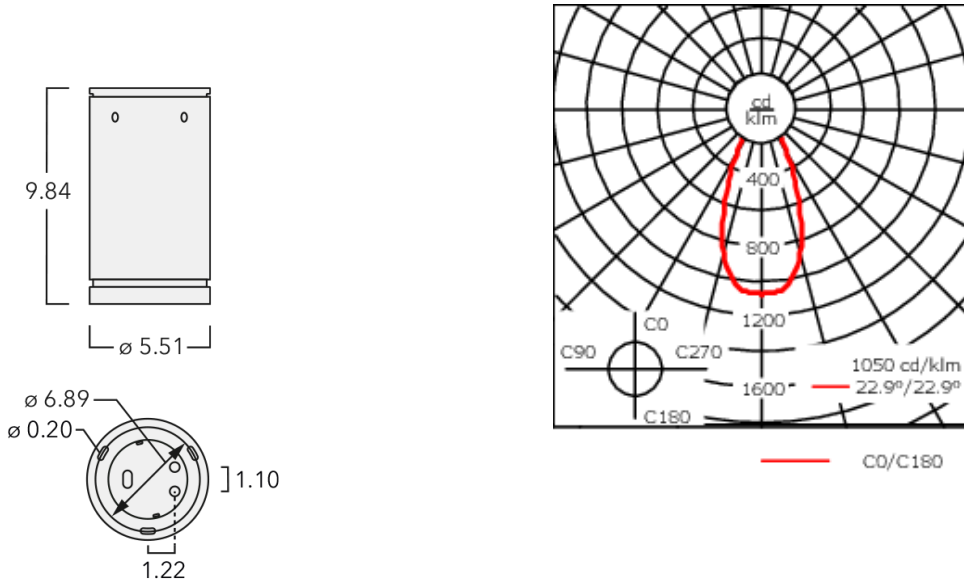

Specifications

Material description

Body	Marine-grade, all aluminium construction
Lens	Safety glass lens
Colors	 RAL9004 Black RAL9007 Grey Metallic RAL9016 White RAL8019 Dark Bronze
Gasket	Silicone CCG® Controlled Compression Gasket
Fasteners	PCS Polymer Coated Stainless Steel Hardware
Ingress protection	IP66
Impact resistance	IK07
Corrosion resistance	5CE

Electrical description

Driver / Ballast	Integral EC electronic converter in thermally-separated compartment
Power factor	>0.9

WE-EF LIGHTING USA, LLC

410-D Keystone Drive, 15086 Warrendale, PA 15086 - Phone: +1 724 742 0030
customersupport.usa@we-ef.com - <https://we-ef.com/us>
Subject to technical changes and errors. - Generated on 11/23/2024