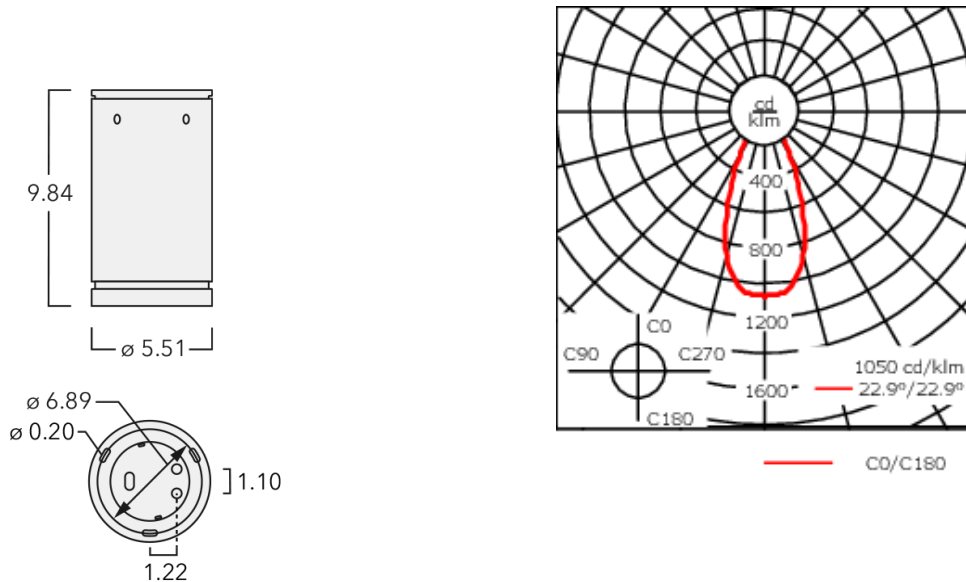

Specifications

Material description

Body	Marine-grade, all aluminium construction
Lens	Safety glass lens
Colors	RAL9004 Black RAL9007 Grey Metallic RAL9016 White RAL8019 Dark Bronze
Gasket	Silicone CCG® Controlled Compression Gasket
Fasteners	PCS Polymer Coated Stainless Steel Hardware
Ingress protection	IP66
Impact resistance	IK07
Corrosion resistance	5CE

Electrical description

Driver / Ballast	Integral EC electronic converter in thermally-separated compartment
Power factor	>0.9

WE-EF LIGHTING USA, LLC

410-D Keystone Drive, 15086 Warrendale, PA 15086 - Phone: +1 724 742 0030

customersupport.usa@we-ef.com - <https://we-ef.com/us>

Subject to technical changes and errors. - Generated on 10/23/2024