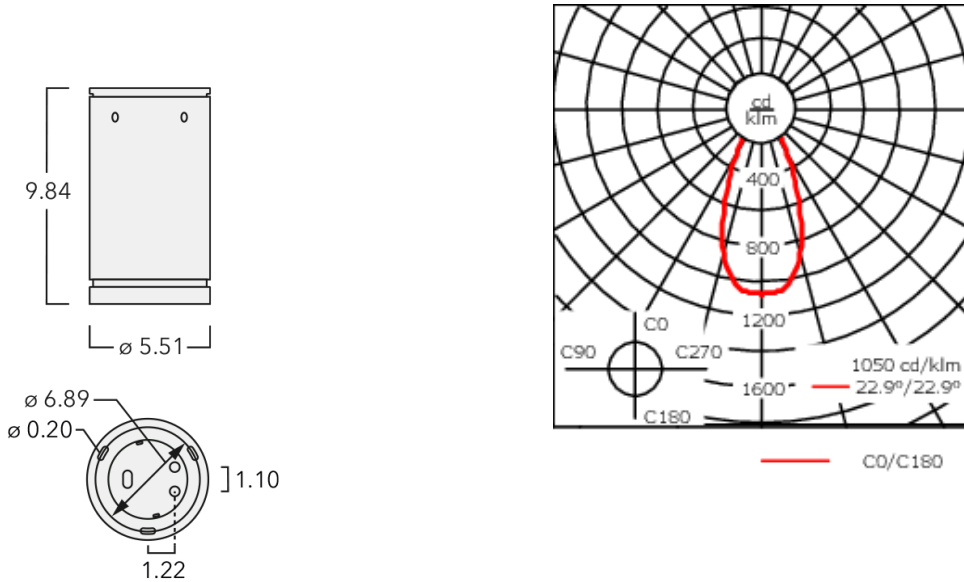

Example: XXX-XXXX - 9004 (Black)
+ XXX-XXXX (Accessory 1)

Weight	3.00 lb
Light distribution	symmetric, wide beam [W]
Light source	LED-12/24W / 700 mA - 4000 K
CRI	80
Power supply	electronic gear
LEDs	12
Rated input power	27 W

Nominal Lumen (lm)

LED Lumen	310
Total Lumen	3720
Tj	85

Rated lumens (lm)

LED Lumen	228
Total Lumen	2735.4
Ta	25

WE-EF LIGHTING USA, LLC

410-D Keystone Drive, 15086 Warrendale, PA 15086 - Phone: +1 724 742 0030
customersupport.usa@we-ef.com - <https://we-ef.com/us>
Subject to technical changes and errors. - Generated on 11/23/2024