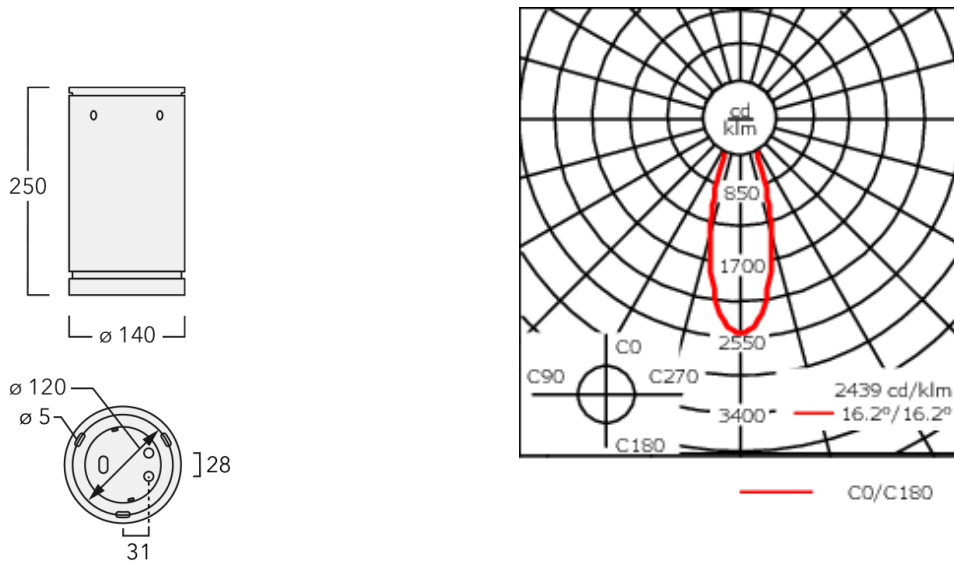

### Description

IP66, Class I. IK07. Marine-grade, all aluminium construction. 5CE superior corrosion protection + primer including PCS hardware. Silicone CCG® gasket. Safety glass lens. Two cable entries. Integral EC electronic converter in thermally separated compartment. CAD-optimised optics for superior illumination and glare control. Factory installed LED circuit board. The luminaire is factory-sealed and does not need to be opened during installation.

Other standardised housing lengths, 190 mm and 300 mm available on request.

|                           |                              |
|---------------------------|------------------------------|
| Weight                    | 3.00 kg                      |
| Light distribution        | symmetric, medium beam [M]   |
| Light source              | LED-12/24W / 700 mA - 2700 K |
| CRI                       | 80                           |
| Power supply              | EC                           |
| LEDs                      | 12                           |
| Rated input power         | 27 W                         |
| <b>Nominal Lumen (lm)</b> |                              |
| LED Lumen                 | 270                          |
| Total Lumen               | 3240                         |
| T <sub>j</sub>            | 85                           |
| <b>Rated lumens (lm)</b>  |                              |
| LED Lumen                 | 239.6                        |
| Total Lumen               | 2875.2                       |
| T <sub>a</sub>            | 25                           |