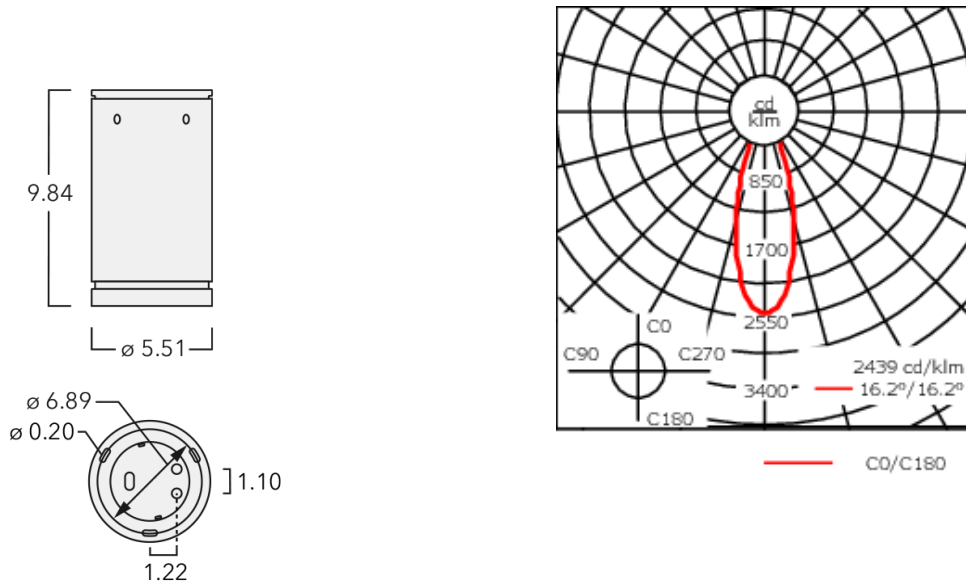

Specifications

Material description

Body	Marine-grade, all aluminium construction
Lens	Safety glass lens
Colors	RAL9004 Black RAL9007 Grey Metallic RAL9016 White RAL8019 Dark Bronze
Gasket	Silicone CCG® Controlled Compression Gasket
Fasteners	PCS Polymer Coated Stainless Steel Hardware
Ingress protection	IP66
Impact resistance	IK07
Corrosion resistance	5CE

Electrical description

Driver / Ballast	Integral EC electronic converter in thermally-separated compartment
Power factor	>0.9

WE-EF LIGHTING USA, LLC

410-D Keystone Drive, 15086 Warrendale, PA 15086 - Phone: +1 724 742 0030

customersupport.usa@we-ef.com - <https://we-ef.com/us>

Subject to technical changes and errors. - Generated on 10/23/2024