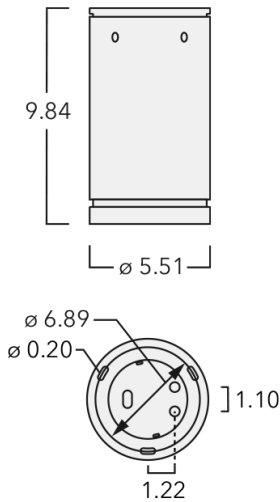

Specifications

Material description

Body	Marine-grade, all aluminium construction
Lens	Safety glass lens
Colors	RAL9004 Black RAL9007 Grey Metallic RAL9016 White RAL8019 Dark Bronze
Gasket	Silicone CCG® Controlled Compression Gasket
Fasteners	PCS Polymer Coated Stainless Steel Hardware
Ingress protection	IP66
Impact resistance	IK07
Corrosion resistance	5CE

Electrical description

Driver / Ballast	Integral EC electronic converter in thermally-separated compartment
Power factor	>0.9

WE-EF LIGHTING USA, LLC

410-D Keystone Drive, 15086 Warrendale, PA 15086 - Phone: +1 724 742 0030
customersupport.usa@we-ef.com - <https://we-ef.com/us>
Subject to technical changes and errors. - Generated on 11/23/2024